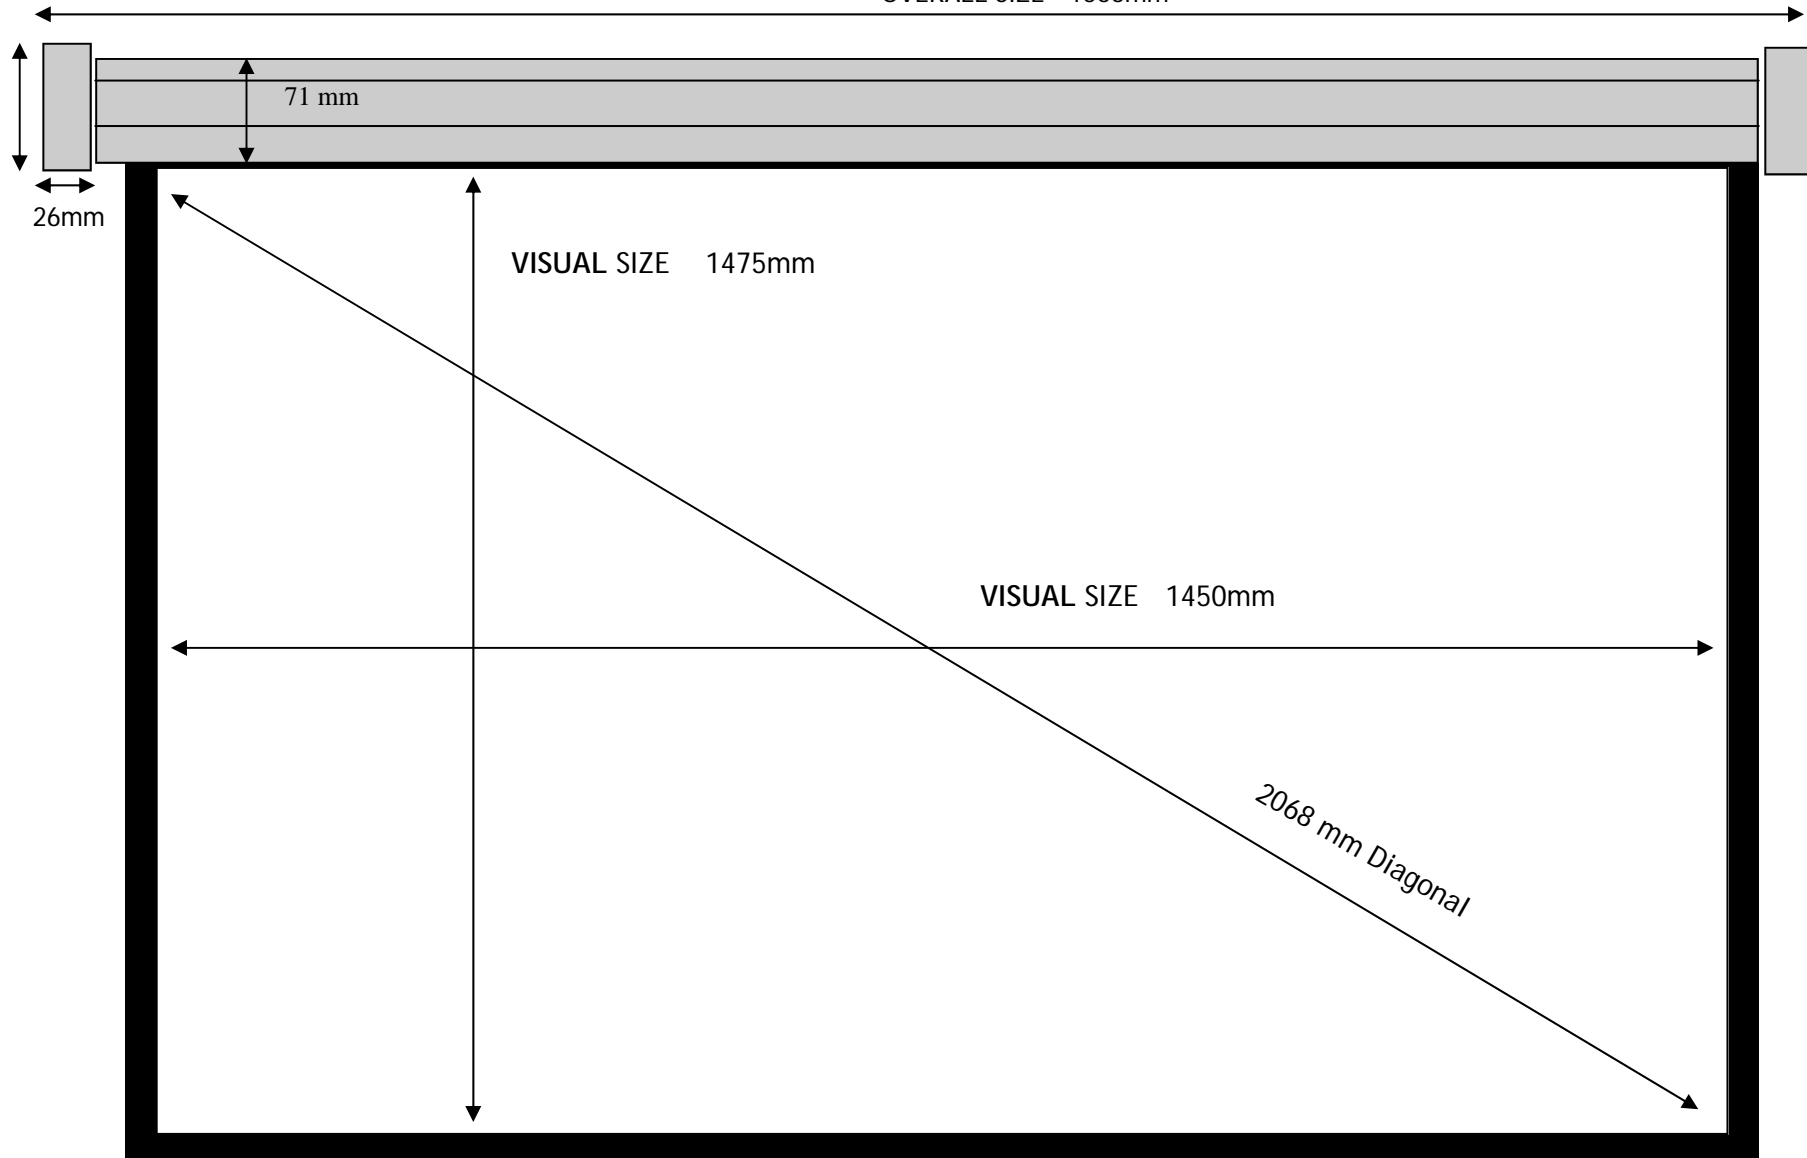

OVERALL SIZE 1566mm

26mm

71 mm

VISUAL SIZE 1475mm

VISUAL SIZE 1450mm

2068 mm Diagonal

25mm Black Border

SIDE VIEW

2100 x 2100mm

Code : VP2121W

OVERALL SIZE 2166mm

26mm

71 mm

VISUAL SIZE 2075mm

VISUAL SIZE 2050mm

2917 mm Diagonal

71 mm

VISUAL SIZE 1775mm

VISUAL SIZE 1750mm

2493mm Diagonal

25mm Black Border

SIDE VIEW

94mm

94mm

2000 x 2000mm

Code : VP2020M

OVERALL SIZE 2180mm

25mm Black Border

SIDE VIEW

94mm

94mm

MOTORISED SCREEN