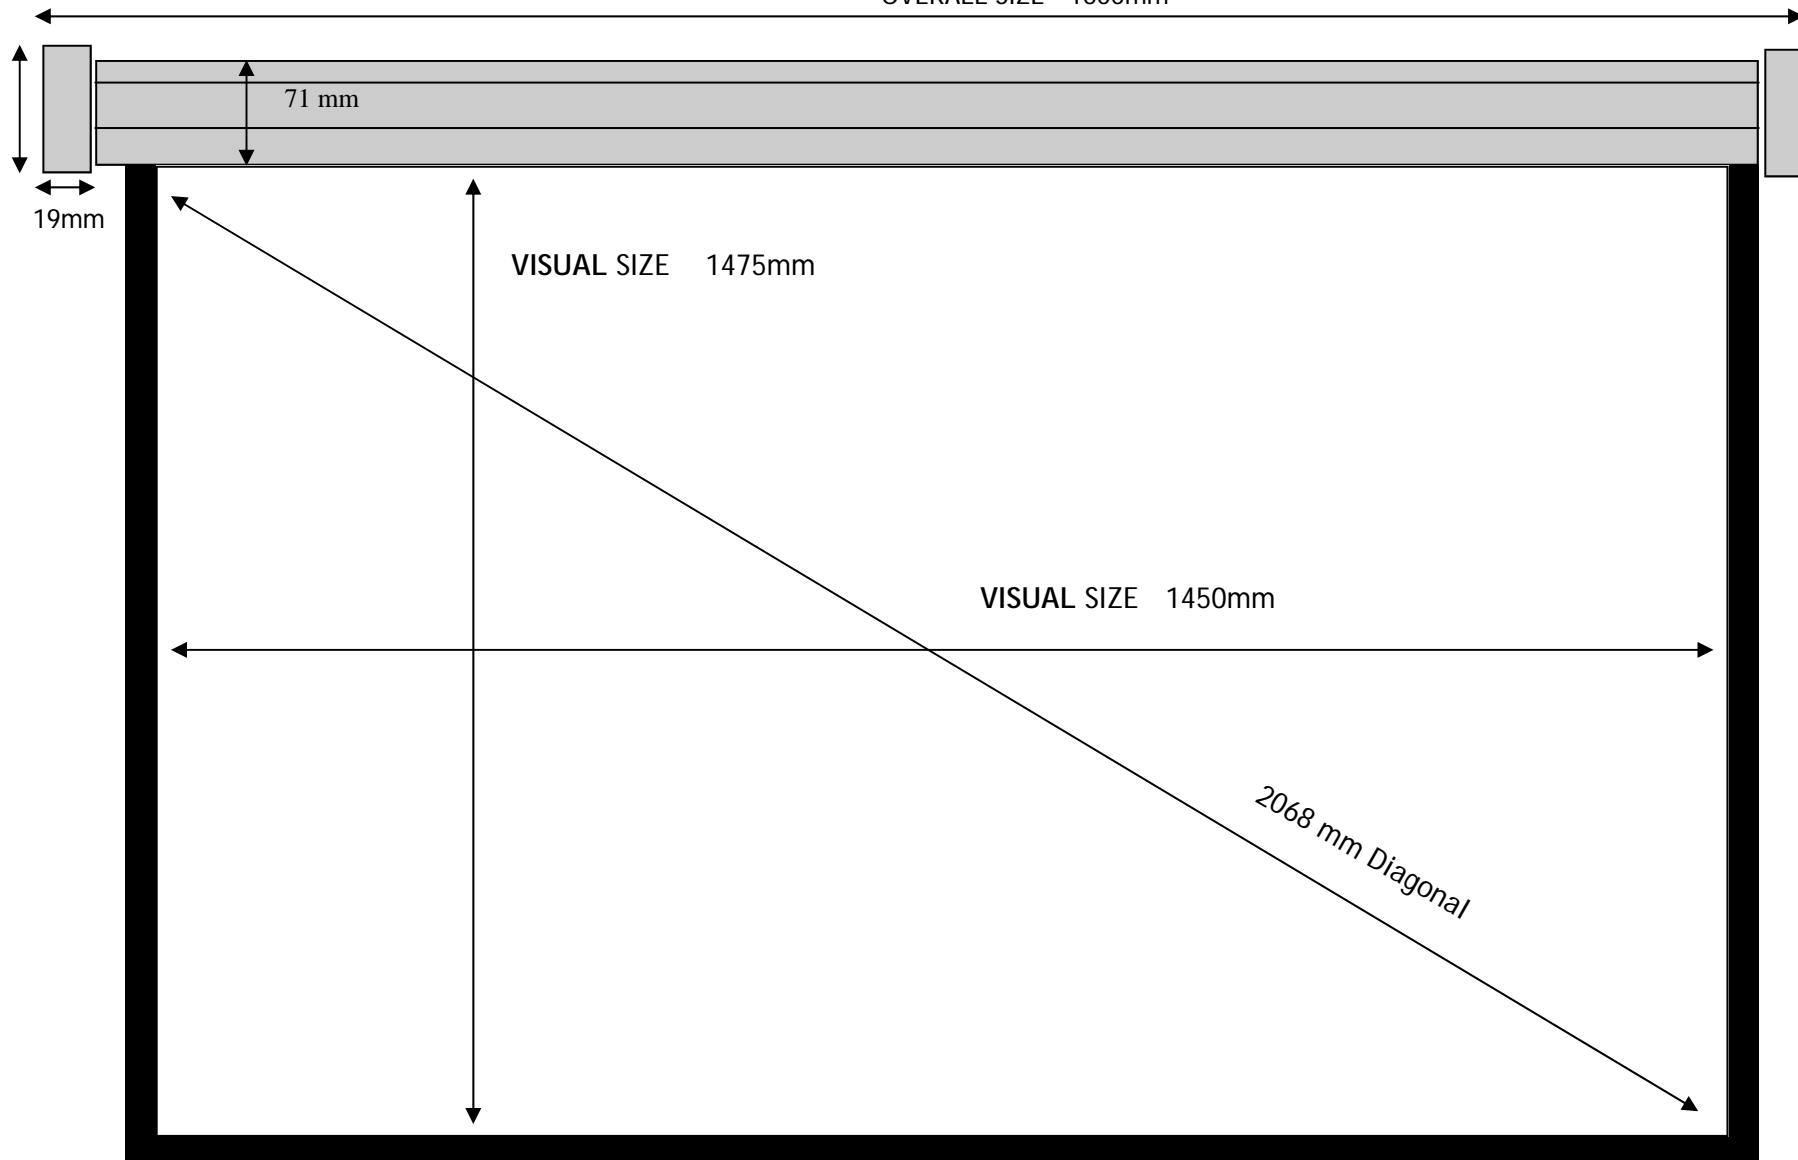

2100 x 2100mm

Code : VP2121W

OVERALL SIZE 2166mm

26mm

71 mm

VISUAL SIZE 2075mm

VISUAL SIZE 2050mm

2917 mm Diagonal

SIDE VIEW

70mm

70mm

TRIPOD SCREEN

1800 x 1800mm

Code : VP1818T

OVERALL SIZE 1850mm

19mm

71 mm

VISUAL SIZE 1775mm

VISUAL SIZE 1750mm

2493mm Diagonal

25mm Black Border

SIDE VIEW

94mm

94mm

2000 x 2000mm

Code : VP2020M

OVERALL SIZE 2180mm

25mm Black Border

SIDE VIEW

94mm

94mm

MOTORISED SCREEN