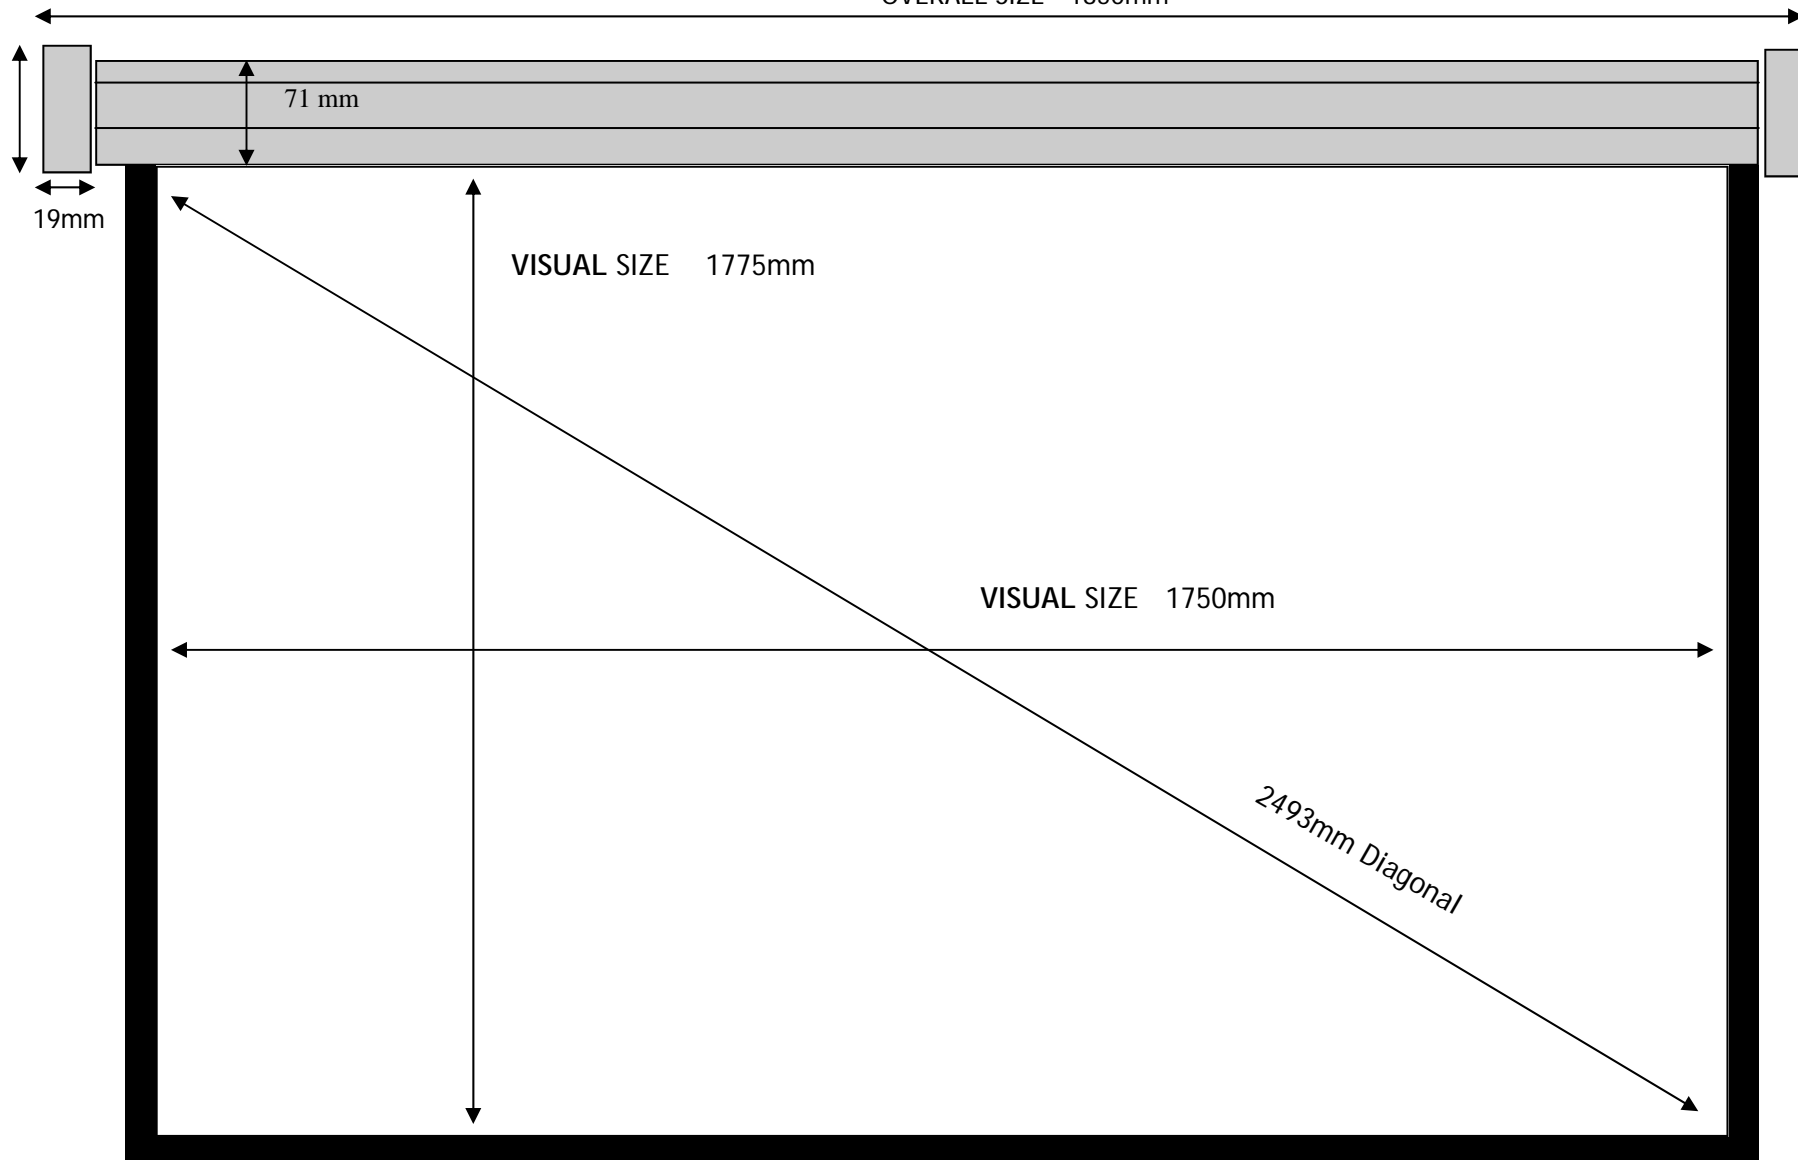

SIDE VIEW

70mm

70mm

TRIPOD SCREEN

1800 x 1800mm

Code : VP1818T

OVERALL SIZE 1850mm

19mm

71 mm

VISUAL SIZE 1775mm

VISUAL SIZE 1750mm

2493mm Diagonal

25mm Black Border

SIDE VIEW

94mm

94mm

2000 x 2000mm

Code : VP2020M

OVERALL SIZE 2180mm

25mm Black Border

SIDE VIEW

94mm

94mm

MOTORISED SCREEN

2400 x 1800mm

Code : VP2418M

OVERALL SIZE 2580mm

25mm Black Border