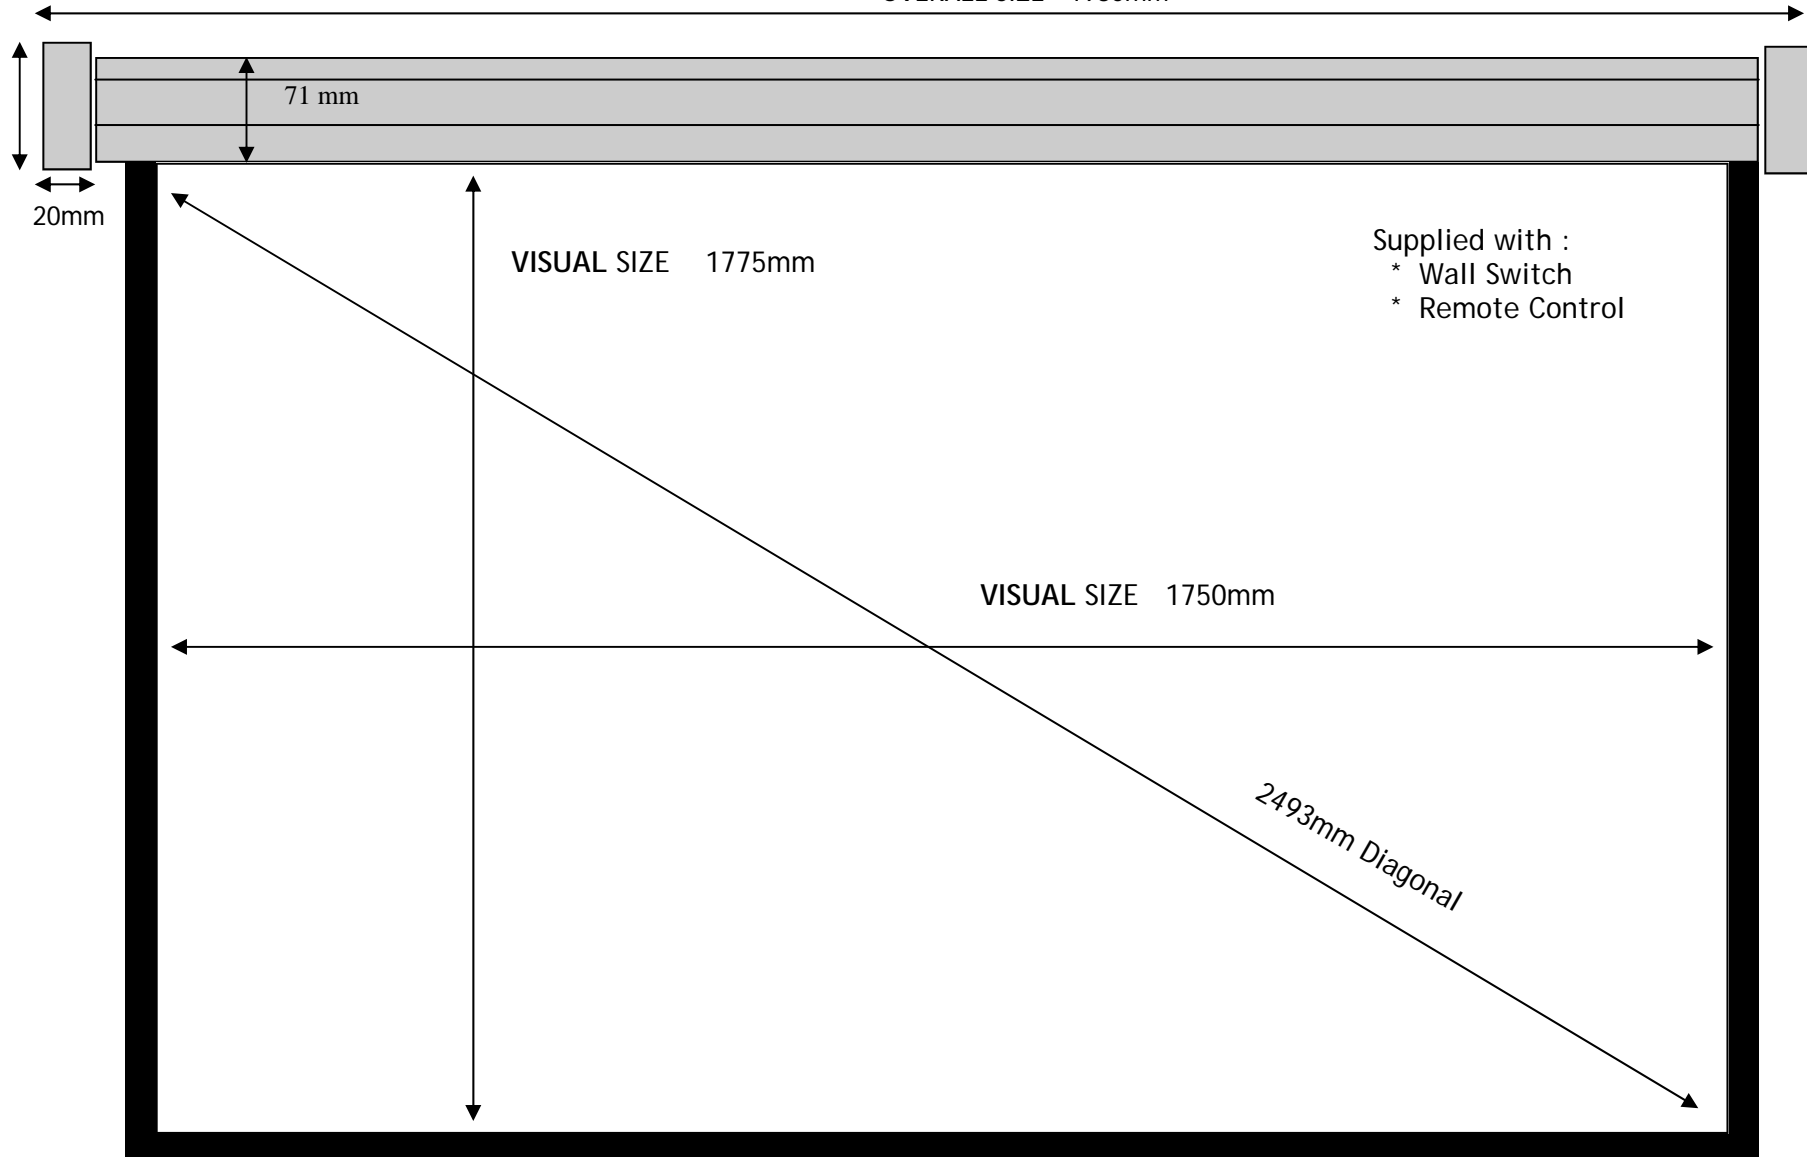

71 mm

VISUAL SIZE 1775mm

VISUAL SIZE 1750mm

2493mm Diagonal

25mm Black Border

SIDE VIEW

94mm

94mm

MOTORISED SCREEN

1800 x 1800mm

Code : VP1818M

OVERALL SIZE 1980mm

SIDE VIEW

94mm

94mm

MOTORISED SCREEN

2000 x 2000mm

Code : VP2020M

OVERALL SIZE 2180mm

25mm Black Border

SIDE VIEW

94mm

94mm

MOTORISED SCREEN

2400 x 1800mm

Code : VP2418M

OVERALL SIZE 2580mm

25mm Black Border