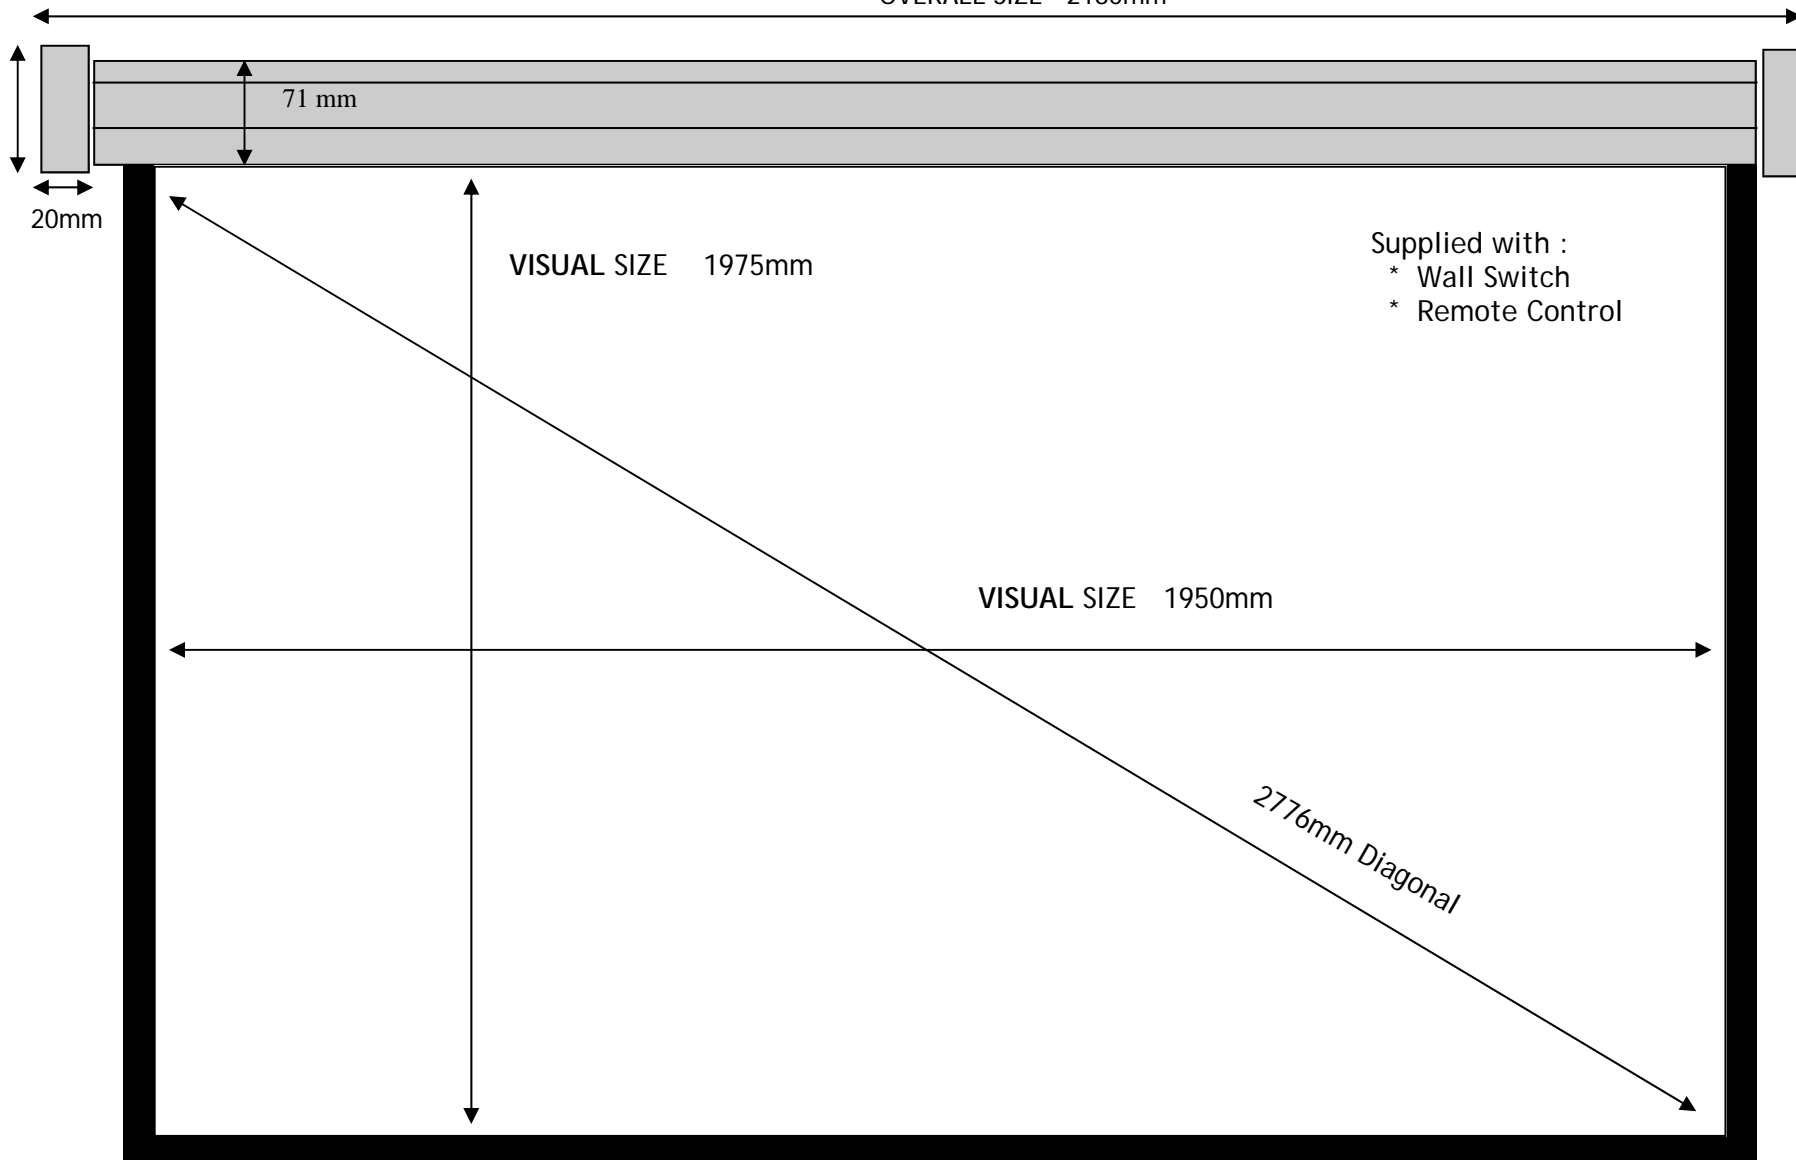

71 mm

VISUAL SIZE 1775mm

VISUAL SIZE 1750mm

2493mm Diagonal

25mm Black Border

SIDE VIEW

94mm

94mm

MOTORISED SCREEN

1800 x 1800mm

Code : VP1818M

OVERALL SIZE 1980mm

SIDE VIEW

94mm

94mm

MOTORISED SCREEN

2000 x 2000mm

Code : VP2020M

OVERALL SIZE 2180mm

25mm Black Border

SIDE VIEW

94mm

94mm

MOTORISED SCREEN

2400 x 1800mm

Code : VP2418M

OVERALL SIZE 2580mm

25mm Black Border