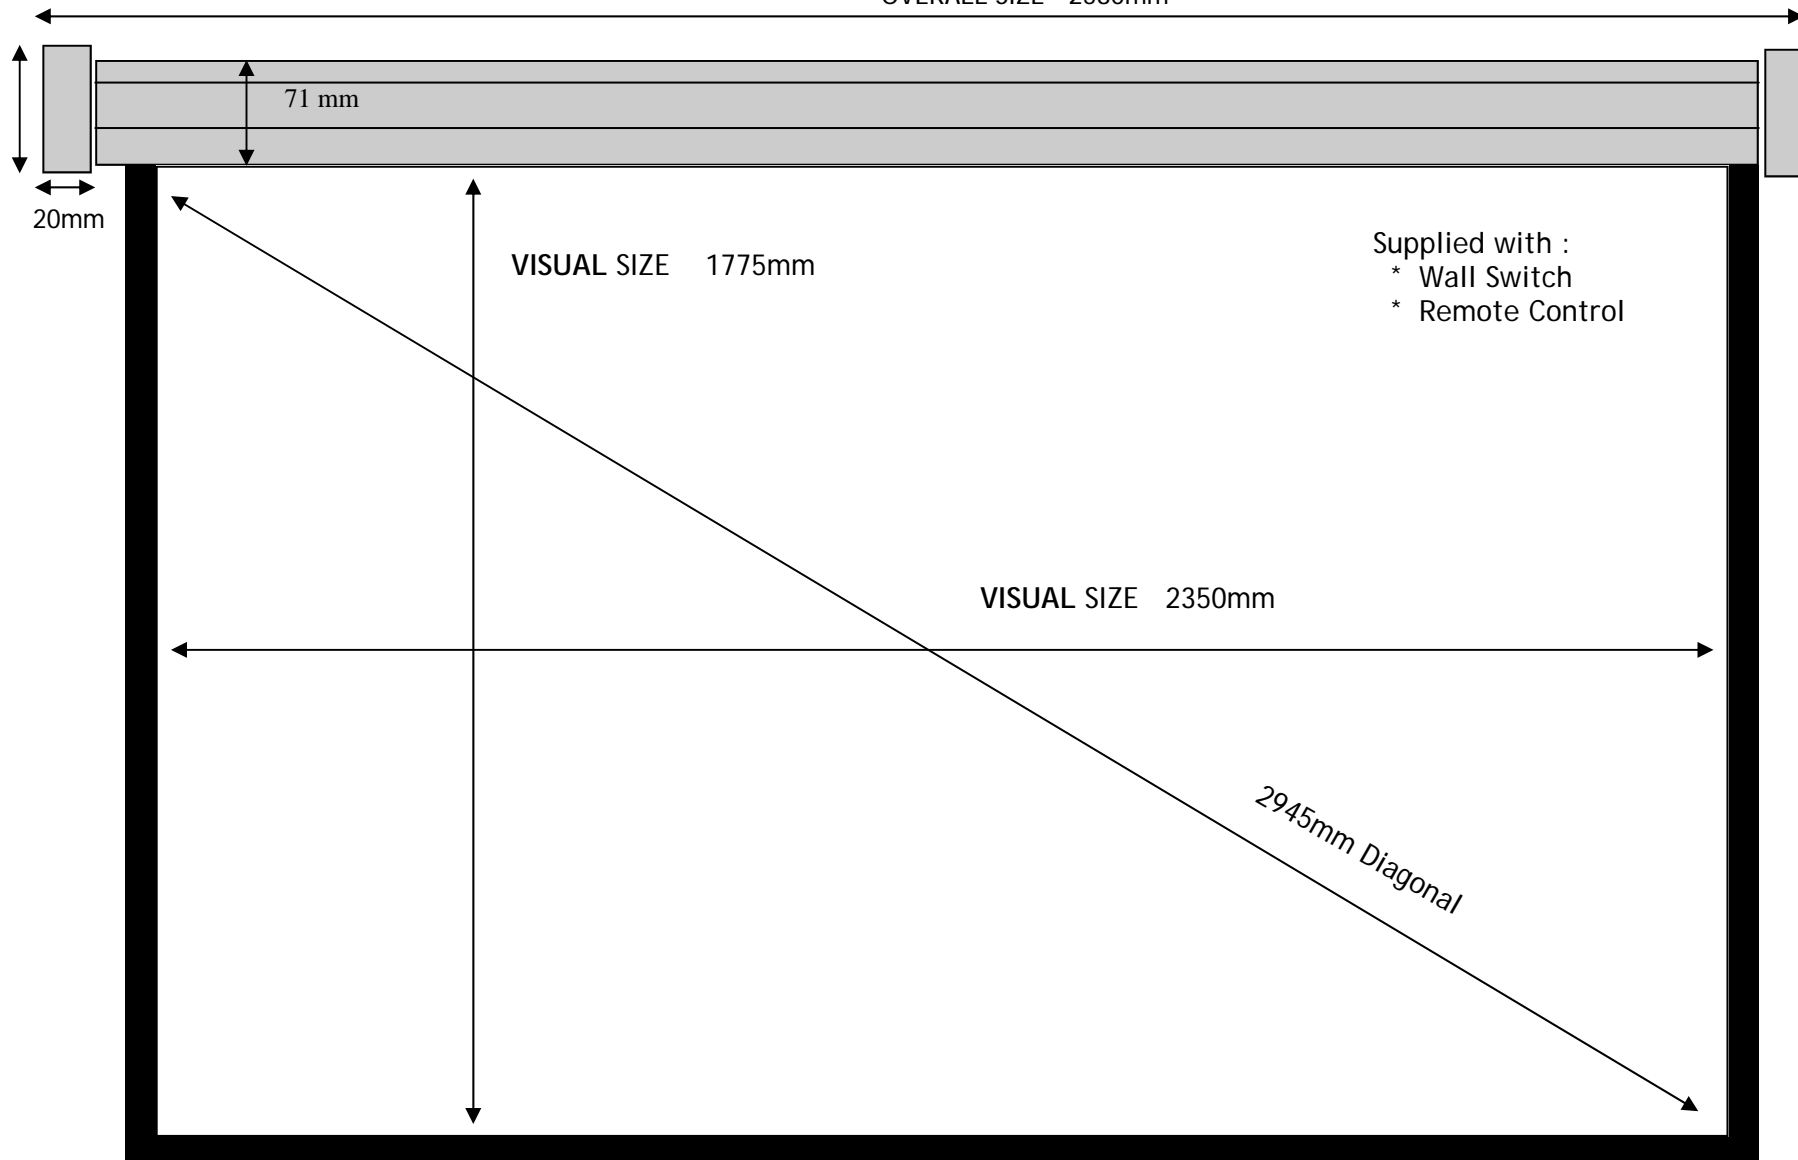

71 mm

VISUAL SIZE 1775mm

VISUAL SIZE 1750mm

2493mm Diagonal

25mm Black Border

SIDE VIEW

94mm

94mm

MOTORISED SCREEN

1800 x 1800mm

Code : VP1818M

OVERALL SIZE 1980mm

SIDE VIEW

94mm

94mm

MOTORISED SCREEN

2000 x 2000mm

Code : VP2020M

OVERALL SIZE 2180mm

25mm Black Border

SIDE VIEW

94mm

94mm

MOTORISED SCREEN

2400 x 1800mm

Code : VP2418M

OVERALL SIZE 2580mm

25mm Black Border