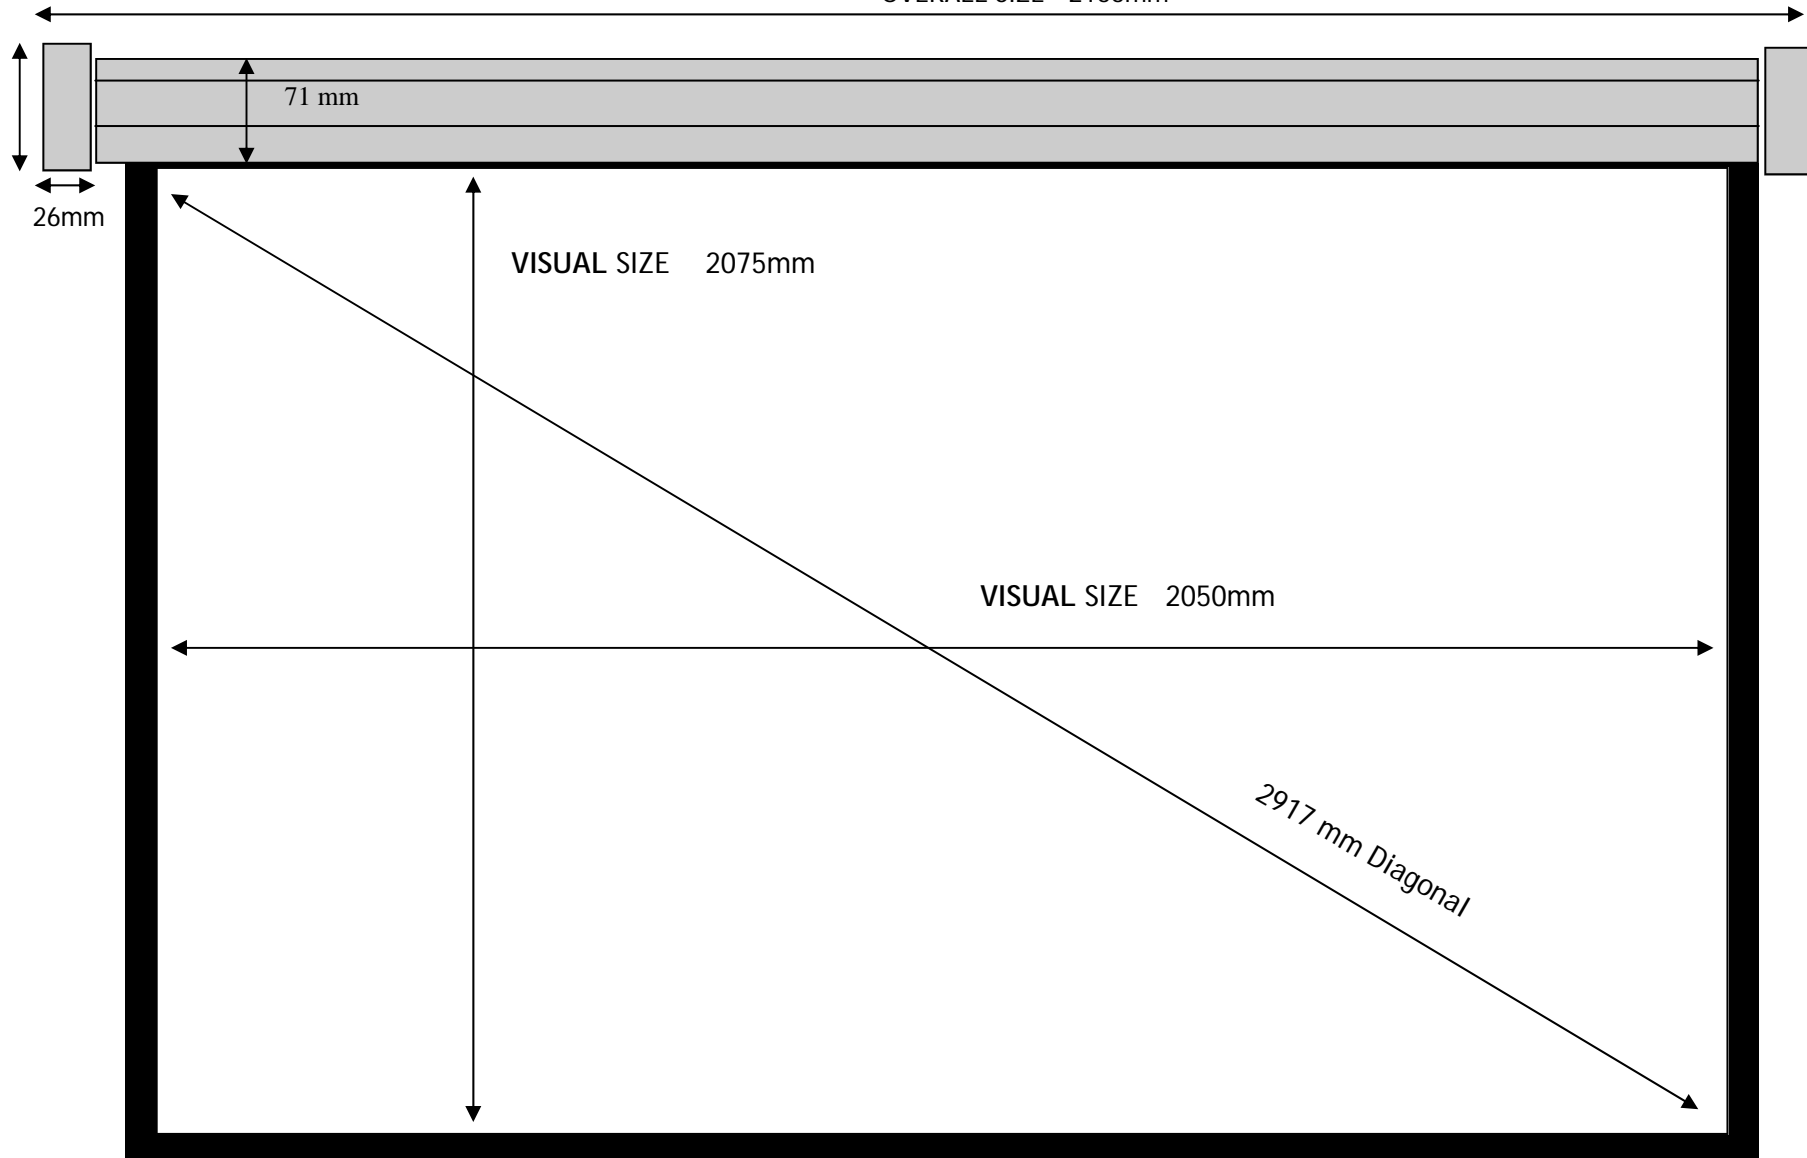

VISUAL SIZE 1775mm

VISUAL SIZE 1750mm

2493 mm Diagonal

25mm Black Border

SIDE VIEW

71mm

71mm

WALL MOUNTED

2100 x 2100mm

Code : VP2121W

OVERALL SIZE 2166mm

26mm

71 mm

VISUAL SIZE 2075mm

VISUAL SIZE 2050mm

2917 mm Diagonal

71 mm

VISUAL SIZE 1775mm

VISUAL SIZE 1750mm

2493mm Diagonal

25mm Black Border

SIDE VIEW

94mm

94mm

2000 x 2000mm

Code : VP2020M

OVERALL SIZE 2180mm

25mm Black Border

SIDE VIEW

94mm

94mm

MOTORISED SCREEN