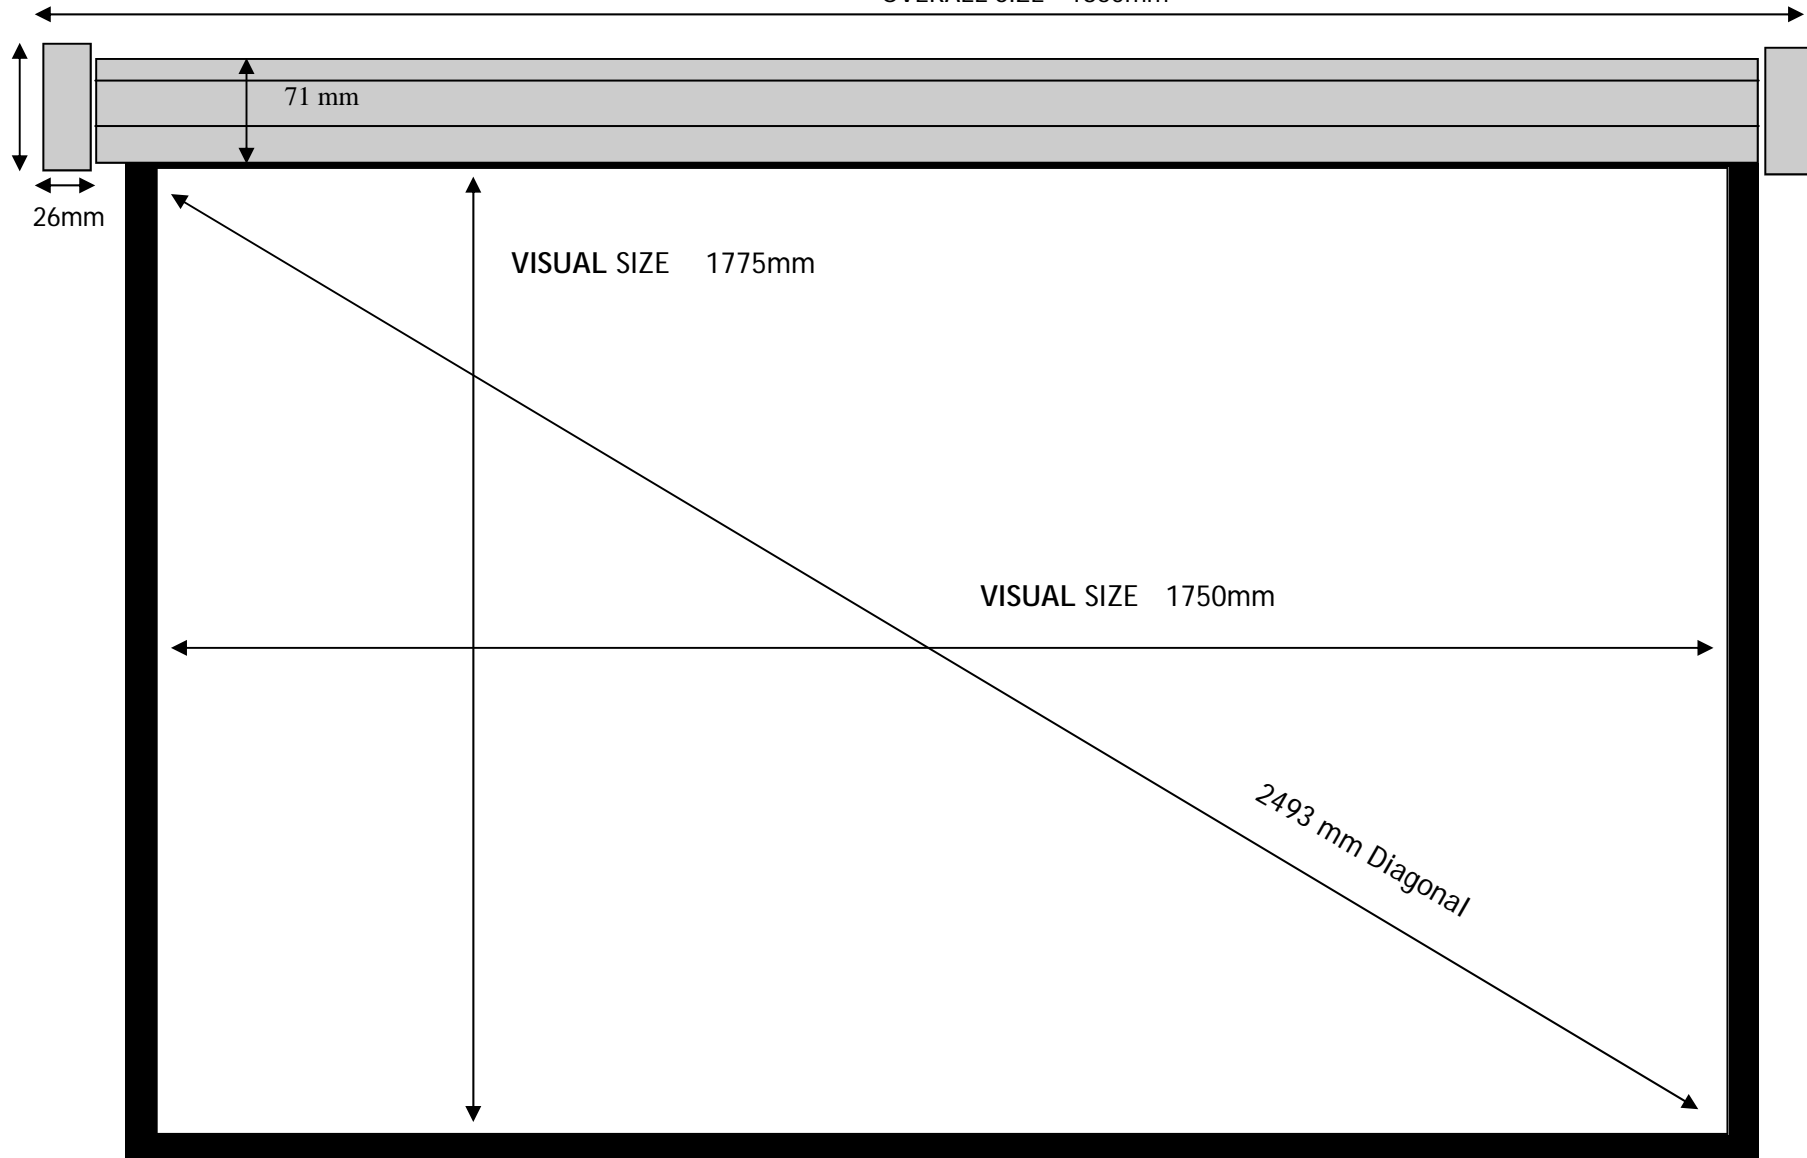

26mm

71 mm

VISUAL SIZE 1775mm

VISUAL SIZE 1750mm

2493 mm Diagonal

25mm Black Border