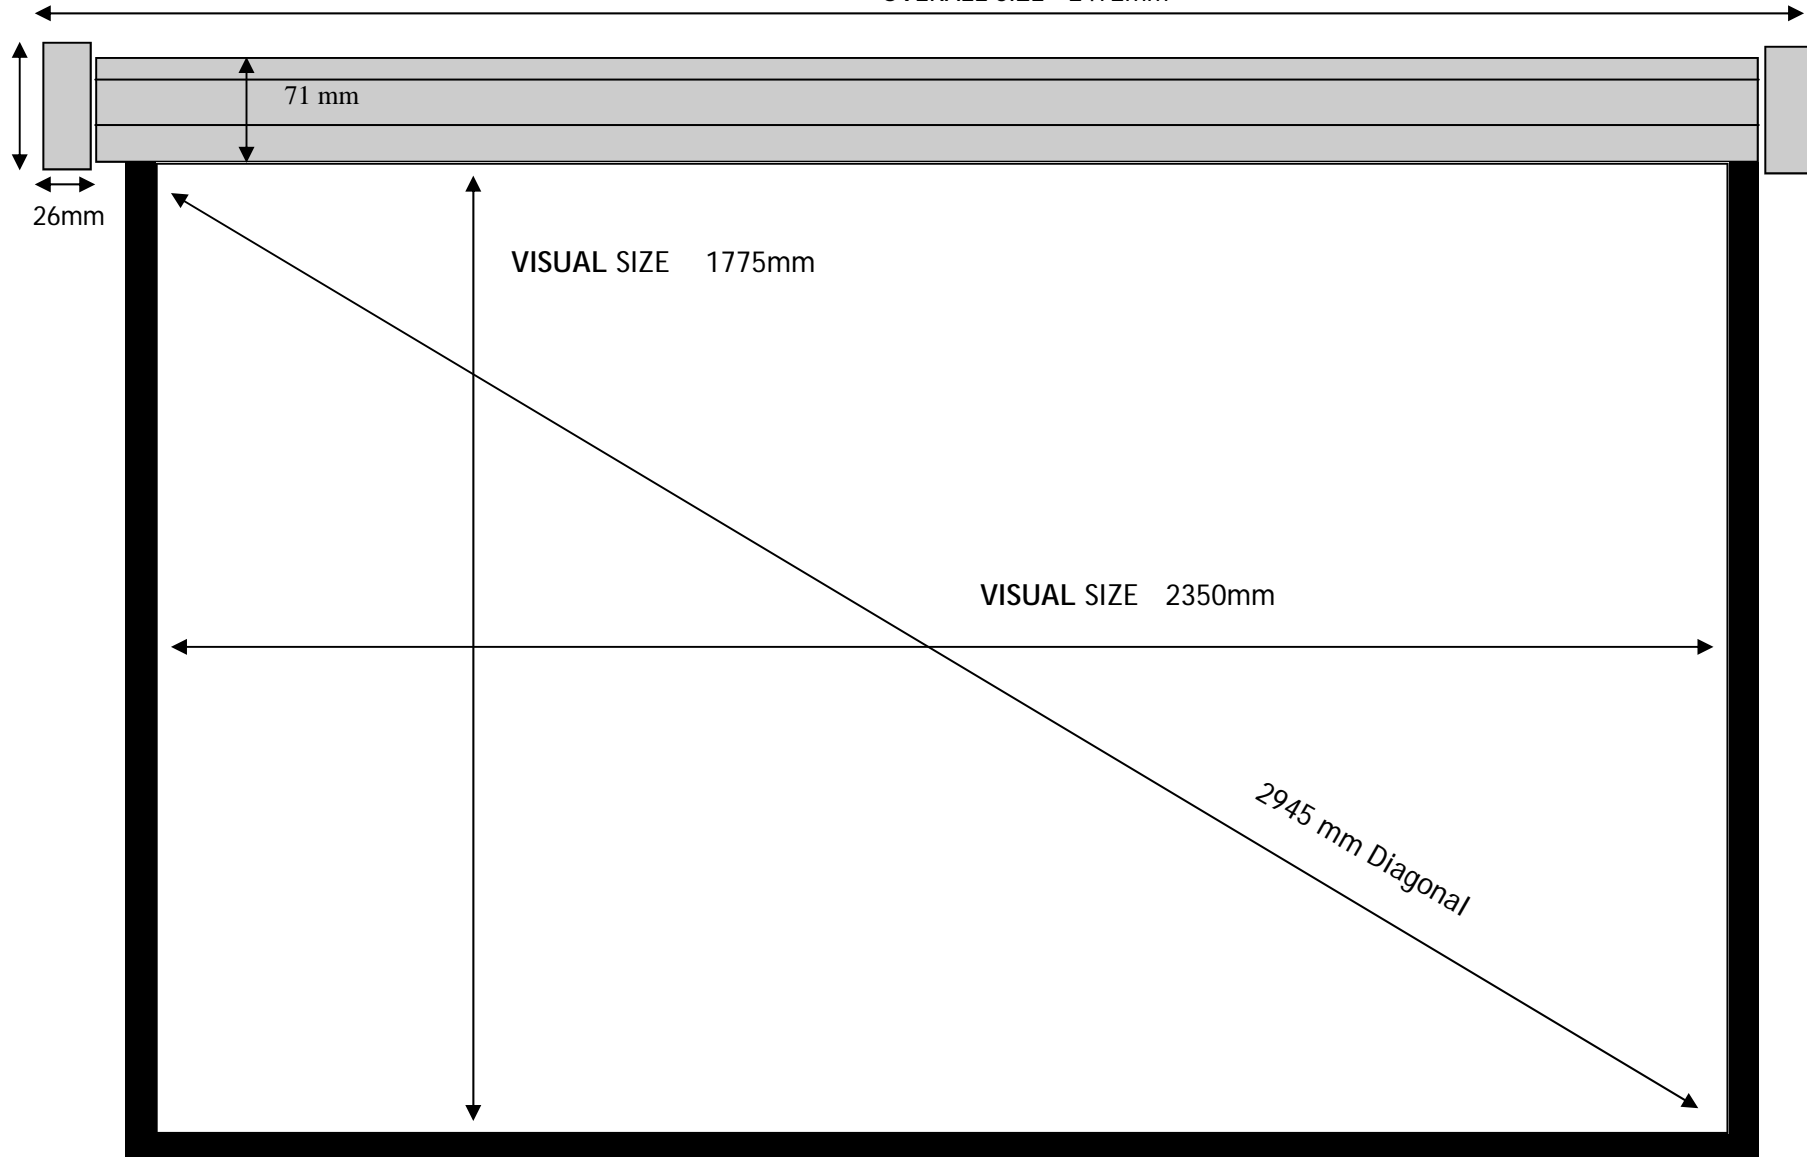

93mm

WALL MOUNTED

2440 x 1800mm

Code : VP2418W

OVERALL SIZE 2472mm