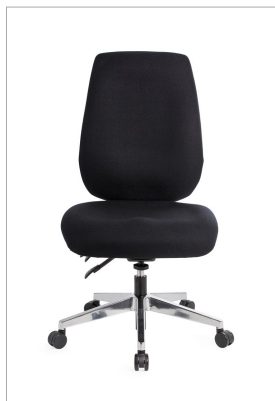

# ErgoMax

The ErgoMax is a super heavy duty task chair suitable for the above average user.

With features such as extra heavy duty 3 lever ratchet mechanism, extra heavy duty gas and heavy duty alloy base, allowing this chair to accommodate weights of up to 160kg.

The Ergomax boasts a extra large seat (550mm x 500mmD). Upholstered in your choice of fabric.