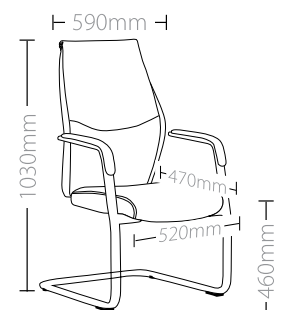

- Adjustable seat height
- Adjustable seat and back angle
- Adjustable weight tension
- Nylon heavy duty 700mm base
- Available in black polyurethane only
- Synchronised mechanism lockable in 3 positions
- Weight limit is 110kg
- 2 Year warranty

EXCEL FEATURES

- Adjustable seat height
- Adjustable seat and back angle
- Heavy duty alloy arms
- Heavy duty alloy base
- Adjustable weight tension
- Available in black polyurethane only
- Synchronised mechanism lockable in 3 positions
- Weight limit is 110kg
- 2 Year warranty

DIMENSIONS

CIEX1-H

CIEX1-L

CIVC-VC

EXCEL-H

EXCEL-L

EXCEL-VC

EXCEL-H

CIVIC EXECUTIVE SEATING RANGE

EXCEL EXECUTIVE SEATING RANGE

CIVC-VC

CIEX1-L

EXCEL-H

EXCEL-VC

CIEX1-H

CIEX1-H-side