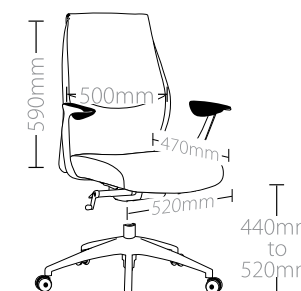

- Adjustable seat height
- Adjustable seat and back angle
- Adjustable weight tension
- Nylon heavy duty 700mm base
- Available in black polyurethane only
- Synchronised mechanism lockable in 3 positions
- Weight limit is 110kg
- 2 Year warranty

EXCEL FEATURES

- Adjustable seat height
- Adjustable seat and back angle
- Heavy duty alloy arms
- Heavy duty alloy base
- Adjustable weight tension
- Available in black polyurethane only
- Synchronised mechanism lockable in 3 positions
- Weight limit is 110kg
- 2 Year warranty

DIMENSIONS

CIEX1-H

CIEX1-L

CIVC-VC

EXCEL-H

EXCEL-L

EXCEL-VC

EXCEL-H

CIVIC EXECUTIVE SEATING RANGE

EXCEL EXECUTIVE SEATING RANGE

CIVC-VC

CIEX1-L

EXCEL-H

EXCEL-VC

CIEX1-H

CIEX1-H-side