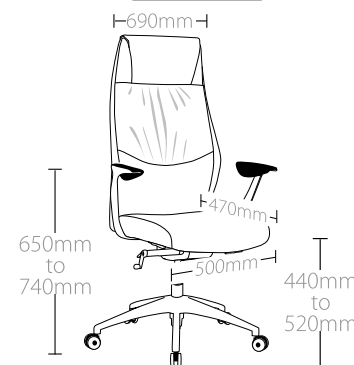

- Adjustable seat height
- Adjustable seat and back angle
- Adjustable weight tension
- Nylon heavy duty 700mm base
- Available in black polyurethane only
- Synchronised mechanism lockable in 3 positions
- Weight limit is 110kg
- 2 Year warranty

EXCEL FEATURES

- Adjustable seat height
- Adjustable seat and back angle
- Heavy duty alloy arms
- Heavy duty alloy base
- Adjustable weight tension
- Available in black polyurethane only
- Synchronised mechanism lockable in 3 positions
- Weight limit is 110kg
- 2 Year warranty

DIMENSIONS

CIEX1-H

CIEX1-L

CIVC-VC

EXCEL-H

EXCEL-L

EXCEL-VC

EXCEL-H

CIVIC EXECUTIVE SEATING RANGE

EXCEL EXECUTIVE SEATING RANGE

CIVC-VC

CIEX1-L

EXCEL-H

EXCEL-VC

CIEX1-H

CIEX1-H-side