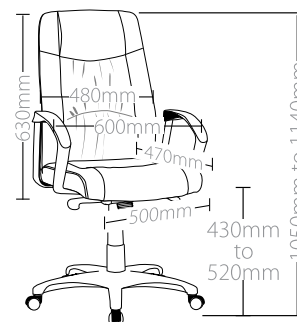

DIMENSIONS

CIEX1-H