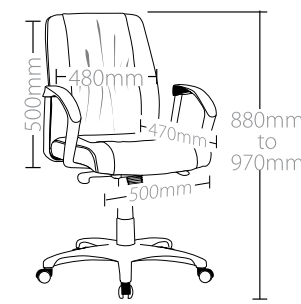

- Adjustable seat height
- Adjustable seat and back angle
- Adjustable weight tension
- Nylon heavy duty 700mm base
- Available in black polyurethane only
- Synchronised mechanism lockable in 3 positions
- Weight limit is 110kg
- 2 Year warranty

EXCEL FEATURES

- Adjustable seat height
- Adjustable seat and back angle
- Heavy duty alloy arms
- Heavy duty alloy base
- Adjustable weight tension
- Available in black polyurethane only
- Synchronised mechanism lockable in 3 positions
- Weight limit is 110kg
- 2 Year warranty

DIMENSIONS

CIEX1-H

CIEX1-L

CIVC-VC

EXCEL-H

EXCEL-L

EXCEL-VC

EXCEL-H