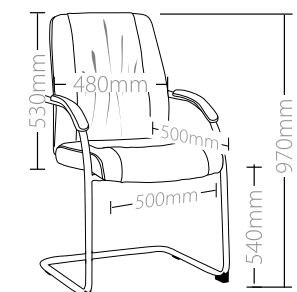

- Adjustable seat height
- Adjustable seat and back angle
- Adjustable weight tension
- Nylon heavy duty 700mm base
- Available in black polyurethane only
- Synchronised mechanism lockable in 3 positions
- Weight limit is 110kg
- 2 Year warranty

EXCEL FEATURES

- Adjustable seat height
- Adjustable seat and back angle
- Heavy duty alloy arms
- Heavy duty alloy base
- Adjustable weight tension
- Available in black polyurethane only
- Synchronised mechanism lockable in 3 positions
- Weight limit is 110kg
- 2 Year warranty

DIMENSIONS

CIEX1-H

CIEX1-L

CIVC-VC

EXCEL-H

EXCEL-L

EXCEL-VC

EXCEL-H