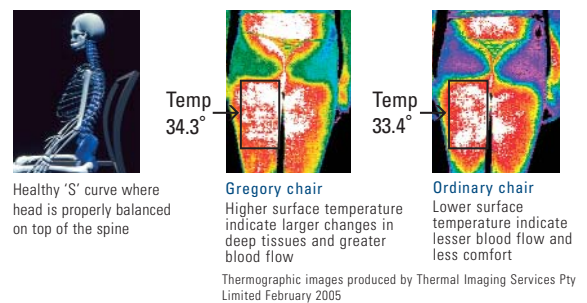

Patented dual density posture support system

The seat features two different densities of moulded foam - softer in the back section and firmer in the front - indicated by the split.

The pelvis gently 'sinks' and is supported in the softer section in the correct seating position at the back of the chair. Firmer foam at the front discourages the pelvis from sliding forward into the slouching "C" curve of poor posture. The moulded (or shaped) foam also encourages and improves blood circulation behind the thighs. With the added adjustable lumbar support the spine is maintained in the healthy, upright "S" curve of good posture which also creates less stress on the arms, shoulders and neck throughout the day.

Scientific evaluation

Gregory uses scientific evaluation in the testing of its products. Thermographs show surface temperatures and indicate the difference in blood flow in the body after sitting over a period of time in a Gregory chair compared to an ordinary chair. Surface temperature is a function of the heat imparted by the body's circulation system. This means that warmer temperatures on the body's surface shows greater blood flow in the measured area. Small changes in surface temperature indicate larger changes in the deeper tissues. White areas show increased blood flow.