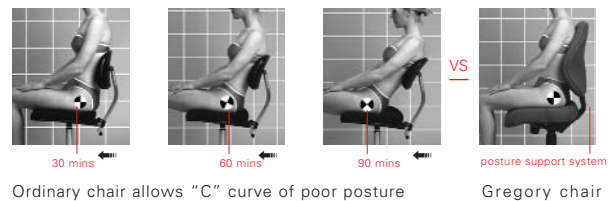

Ergonomic to the core

Ergonomics is about 'fitting the environment to the human form'. Ergonomic seating has become so important today because the average office worker spends up to 80% of their time in a chair.

Patented dual density posture support system

The seat features two different densities of moulded foam - softer in the back section and firmer in the front - indicated by the split.

The pelvis gently 'sinks' and is supported in the softer section in the correct seating position at the back of the chair. Firmer foam at the front discourages the pelvis from sliding forward into the slouching "C" curve of poor posture. The moulded (or shaped) foam also encourages and improves blood circulation behind the thighs. With the added adjustable lumbar support the spine is maintained in the healthy, upright "S" curve of good posture which also creates less stress on the arms, shoulders and neck throughout the day.

Scientific evaluation

Gregory uses scientific evaluation in the testing of its products. Thermographs show surface temperatures and indicate the difference in blood flow in the body after sitting over a period of time in a Gregory chair compared to an ordinary chair. Surface temperature is a function of the heat imparted by the body's circulation system. This means that warmer temperatures on the body's surface shows greater blood flow in the measured area. Small changes in surface temperature indicate larger changes in the deeper tissues. White areas show increased blood flow.