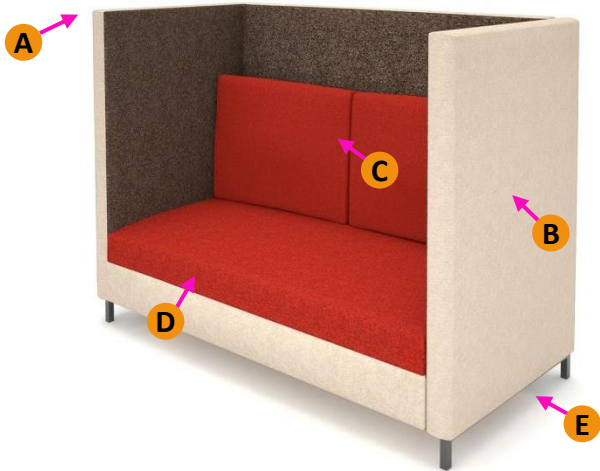

ACOUSIT

Design:2015

Application

Meeting
Collaborative
Breakout

A – High back for privacy

B – Acoustic external frame

C – Soft back cushions

D – Fixed seat cushion for commercial use

E – Elevated base

AS1 - Single

Dimensions Overall : 81cm W x 81cm D x 120cm H

Seat Depth: 53cm

Seat Height: 43cm

Back cushion: 45cm H

AS2 - Double

Dimensions Overall : 160cm W x 81cm D x 120cm H

Seat Depth: 53cm

Seat Height: 43cm

Back cushion: 45cm H

AS - Table

Dimensions Overall : 120cm W x 60cm D x 50cm H

ACOUSIT

Upholstery specification

diami.