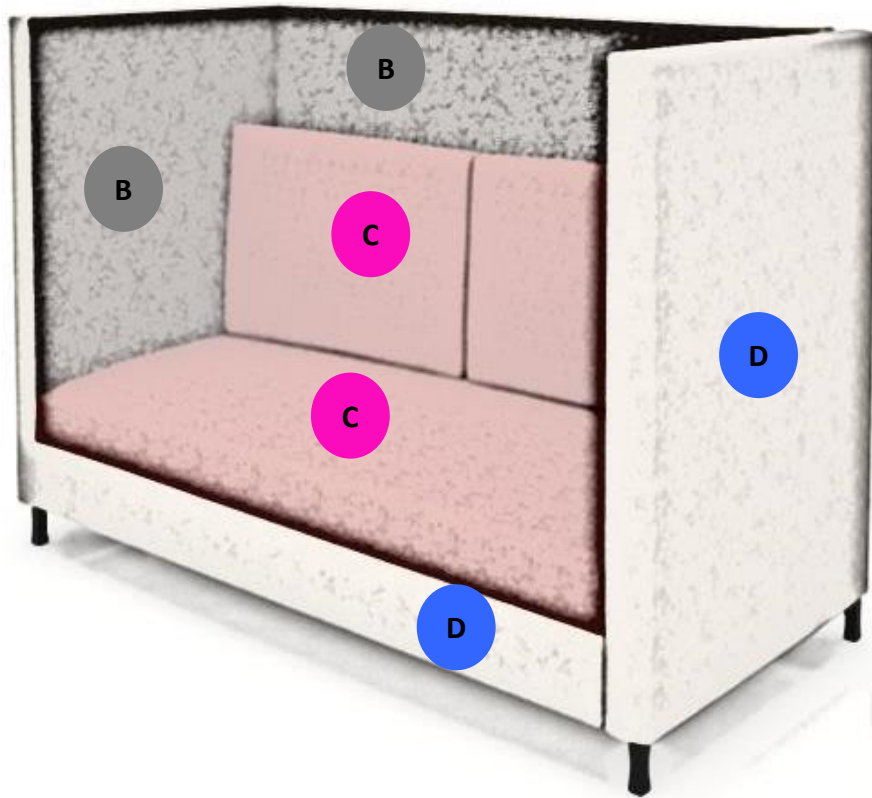

E – Elevated base

AS1 - Single

Dimensions Overall : 81cm W x 81cm D x 120cm H

Seat Depth: 53cm

Seat Height: 43cm

Back cushion: 45cm H

AS2 - Double

Dimensions Overall : 160cm W x 81cm D x 120cm H

Seat Depth: 53cm

Seat Height: 43cm

Back cushion: 45cm H

AS - Table

Dimensions Overall : 120cm W x 60cm D x 50cm H

ACOUSIT

Upholstery specification

diami.