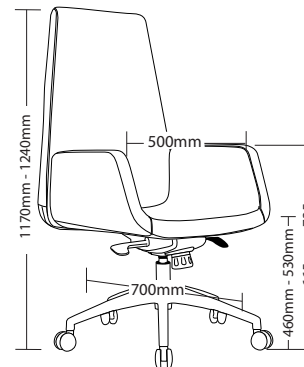

DILMA-VC

DILMA-H

DILMA-L

DILMA VC FEATURES

- Plywood seat
- Plywood arm
- Plywood back
- High density foam
- Swivel base
- Alloy 700mm 4 star base
- Available in black PU only
- 3 Year warranty
- Weight limit is 120kg

DILMA-VC

DILMA-H

DILMA-L

DILMA FEATURES

- Adjustable seat height
- Adjustable tilt angle
- Adjustable weight tension
- High density foam
- Synchron mechanism lockable in 3 positions
- Alloy 700mm base
- Plywood seat, back and arms
- Available in black PU only
- 3 Year warranty
- Weight limit is 120kg