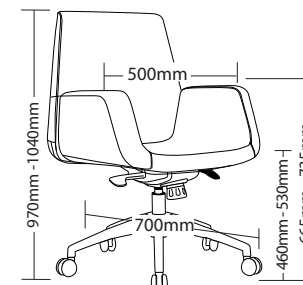

DILMA-VC

DILMA-H

DILMA-L

DILMA VC FEATURES

- Plywood seat
- Plywood arm
- Plywood back
- High density foam
- Swivel base
- Alloy 700mm 4 star base
- Available in black PU only
- 3 Year warranty
- Weight limit is 120kg

DILMA-VC

DILMA-H

DILMA-L

DILMA FEATURES

- Adjustable seat height
- Adjustable tilt angle
- Adjustable weight tension
- High density foam
- Synchron mechanism lockable in 3 positions
- Alloy 700mm base
- Plywood seat, back and arms
- Available in black PU only
- 3 Year warranty
- Weight limit is 120kg