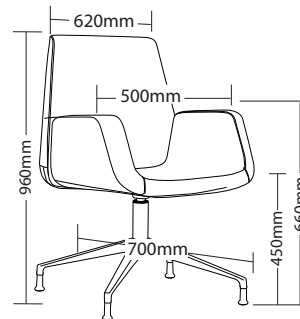

DILMA-VC

DILMA-H

DILMA-L

DILMA VC FEATURES

- Plywood seat
- Plywood arm
- Plywood back
- High density foam
- Swivel base
- Alloy 700mm 4 star base
- Available in black PU only
- 3 Year warranty
- Weight limit is 120kg

DILMA-VC

DILMA-H

DILMA-L

DILMA FEATURES

- Adjustable seat height
- Adjustable tilt angle
- Adjustable weight tension
- High density foam
- Synchron mechanism lockable in 3 positions
- Alloy 700mm base
- Plywood seat, back and arms
- Available in black PU only
- 3 Year warranty
- Weight limit is 120kg