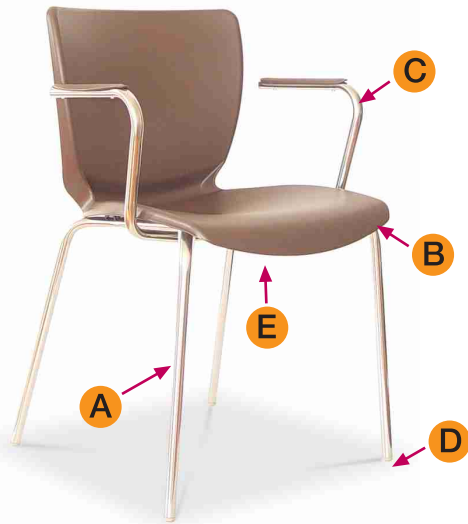

Inox

Design: 2003

Application

Break out

Lunch room

Outdoor

more images at <http://www.diami.com.au>

Inox

- A - Stackable Stainless steel frame
- B - Ergonomically shaped seat and back
- C - Optional arm rests
- D - Heavy duty glides
- E - Stacking mounts

Inox

Dimensions Overall: 45cm W x 48cm D
Seat: 44cm W x 40cm D
Seat Height: 48cm
Back: 43cm W x 37cm H

Inox + Arms

Dimensions Overall: 54cm W x 48cm D
Seat: 44cm W x 40cm D
Seat Height: 48cm
Back: 43cm W x 37cm H

Finishes: White | Black | Chocolate | Tabacco

- All Nylon parts are recyclable
- Stainless steel frame is recyclable