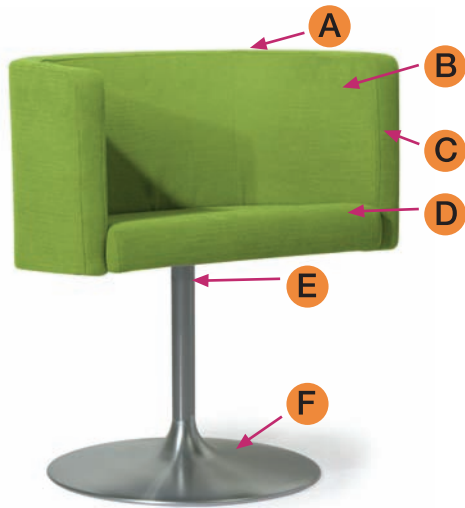

Rosy

Design : 2008

Application

Break out

Reception

Visitors

Rosy

- A - Curved detail
- B - Molded foam padding
- C - Internal steel frame
- D - Fixed seat cushion
- E - Swivel base
- F - Spun disc base

Swivel chair

Dimensions Overall: 56cm W x 51cm D x 68cm H
Seat: 47cm W x 43cm D
Seat Height: 46cm H

- Foam is CFC free and recyclable
- No Glue used
- Easy to recover
- Durable construction