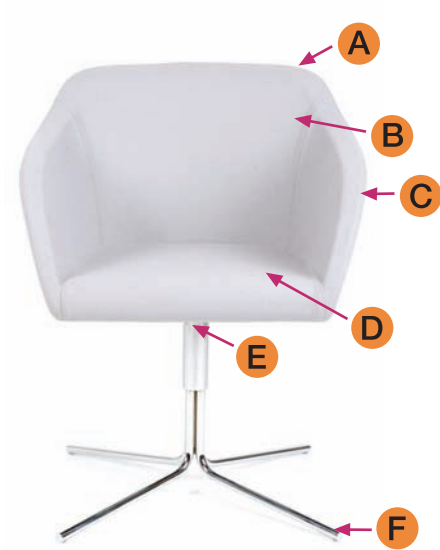

- A - Internal steel frame
- B - Molded foam padding
- C - Slim arm detail
- D - Fixed seat cushion
- E - Swivel base
- F - 4 way base

Swivel chair

Dimensions Overall: 63cm W x 54cm D x 82cm H
Seat: 46cm W x 43cm D
Seat Height: 46cm H

4 Leg chair

Dimensions Overall: 63cm W x 54cm D x 82cm H
Seat: 46cm W x 43cm D
Seat Height: 46cm H

- Foam is CFC free and recyclable
- No Glue used
- Easy to recover
- Durable construction