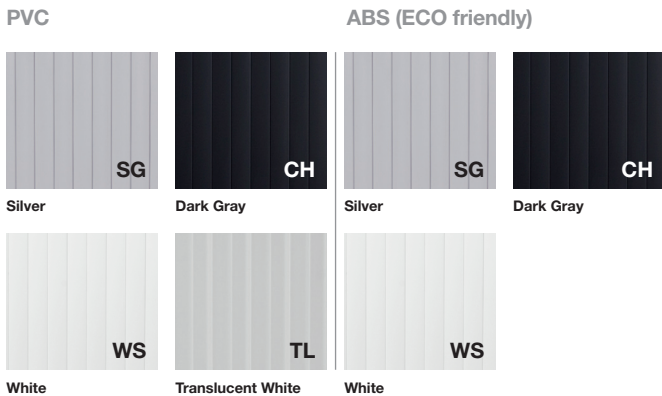

*Not all colours available for all Express products.

Elite Built Timber Range

*Ironstone is the contrasting colour when Beech and Cherry are chosen.

CustomFit

CustomFit is a collection of products available in an extensive array of colours and sizes. It suits customers that would like to tailor their storage solution and are willing to wait a little longer for the products to be made-to-order.

Slat colours - Express

Smartstore Tambour carcass and slat colours are matching, with the exception of translucent - no customisation available.

Slat colours - CustomFit

Mix and match slat colours with the CustomFit Tambour.