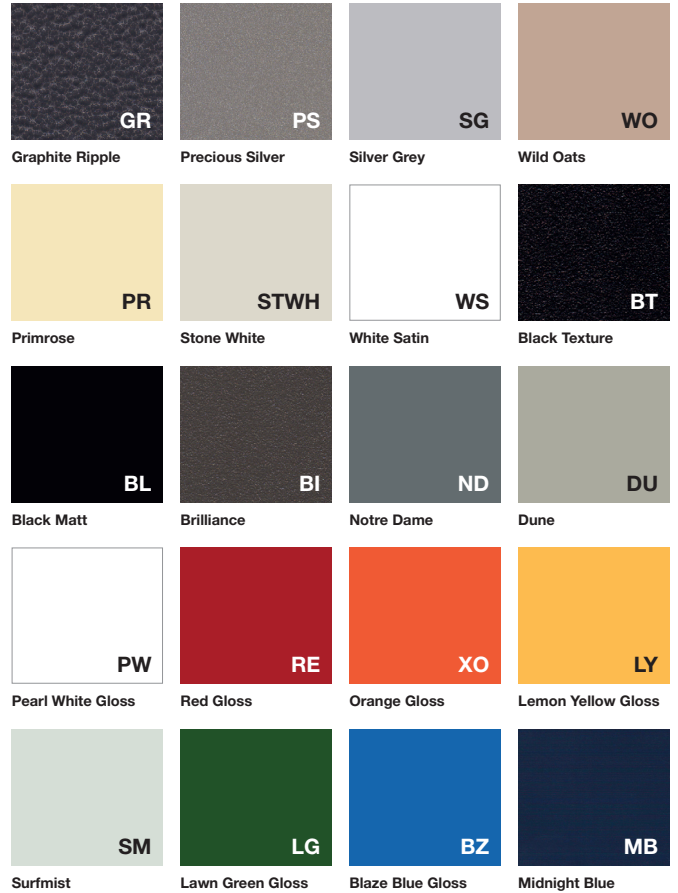

*Not all colours available for all Express products.

Elite Built Timber Range

*Ironstone is the contrasting colour when Beech and Cherry are chosen.

CustomFit

CustomFit is a collection of products available in an extensive array of colours and sizes. It suits customers that would like to tailor their storage solution and are willing to wait a little longer for the products to be made-to-order.

Slat colours - Express

Smartstore Tambour carcass and slat colours are matching, with the exception of translucent - no customisation available.

Slat colours - CustomFit

Mix and match slat colours with the CustomFit Tambour.