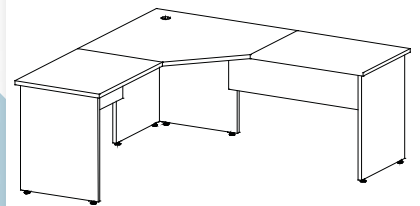

New Arrivals!

Code: IFDE

- DESK 1200 x 600

Code: IFFPS

- 2 SHALLOW DRAWER
FIXED PEDESTAL

Code: IF3PWS

- 3 PIECE WORKSTATION
- NO KEYBOARD
- AVAILABLE IN:
1800x1800x600d
1800x1800x750d

Code: IFCPB

- CUPBOARD/BOOKCASE
STORAGE CABINET
- 1800h 800w 450d

Code: IFBDTB

- BOARD TABLE
- D-ENDS ONLY
- 2400w x 1200d

Code: IFCFTB

- COFFEE TABLE
- 800w x 600d