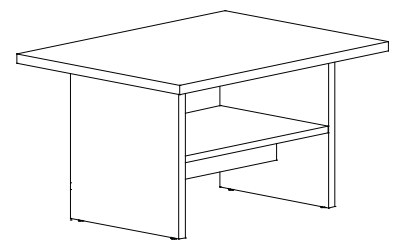

New Arrivals!

Code: IFDE

- DESK 1200 x 600

Code: IFFPS

- 2 SHALLOW DRAWER
FIXED PEDESTAL

Code: IF3PWS

- 3 PIECE WORKSTATION
- NO KEYBOARD
- AVAILABLE IN:
1800x1800x600d
1800x1800x750d

Code: IFCPB

- CUPBOARD/BOOKCASE
STORAGE CABINET
- 1800h 800w 450d

Code: IFBDTB

- BOARD TABLE
- D-ENDS ONLY
- 2400w x 1200d

Code: IFCFTB

- COFFEE TABLE
- 800w x 600d