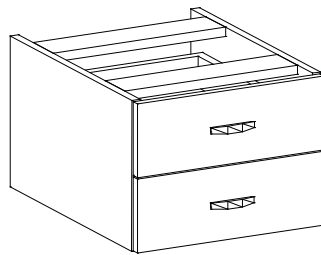

New Arrivals!

Code: IFDE

- DESK 1200 x 600

Code: IFFPS

- 2 SHALLOW DRAWER
FIXED PEDESTAL

Code: IF3PWS

- 3 PIECE WORKSTATION
- NO KEYBOARD
- AVAILABLE IN:
1800x1800x600d
1800x1800x750d

Code: IFCPB

- CUPBOARD/BOOKCASE
STORAGE CABINET
- 1800h 800w 450d

Code: IFBDTB

- BOARD TABLE
- D-ENDS ONLY
- 2400w x 1200d

Code: IFCFTB

- COFFEE TABLE
- 800w x 600d