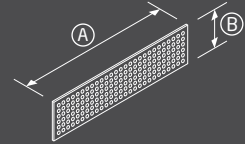

Metal Modesty Panel

(A) 1500 (B) 350
1800