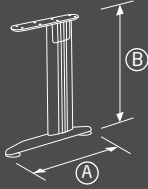

Design Options

Standard Desk Top (25mm)

(A) 1500 (B) 750
1800

L Shape Intercurve Top (25mm)

(A) 1800 (B) 1800 (C) 750

Full Fabric D/M Screen

(A) 1500 (B) 800
1800

Linear Leg