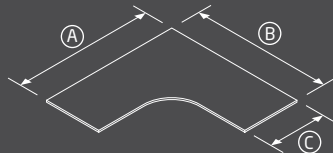

Design Options

Standard Desk Top (25mm)

(A) 1500 (B) 750
1800

L Shape Intercurve Top (25mm)

(A) 1800 (B) 1800 (C) 750

Full Fabric D/M Screen

(A) 1500 (B) 800
1800

Linear Leg