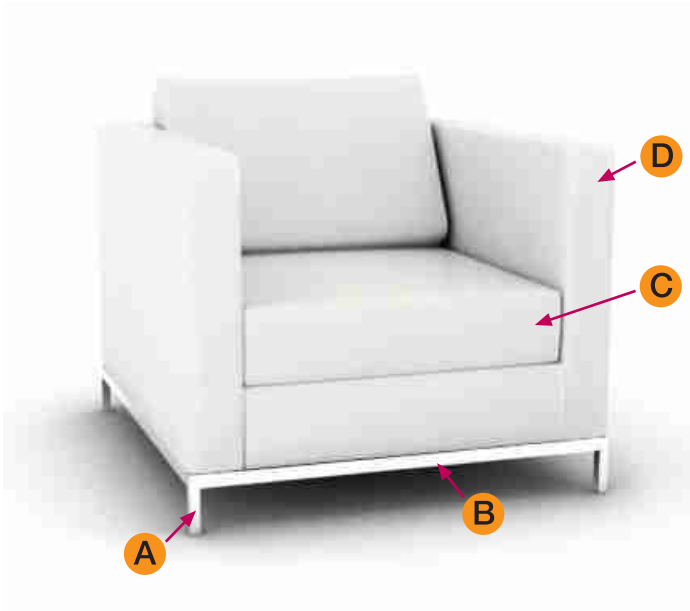

blok

- A - Polished Chrome base frame
- B - Protective steel rail
- C - Commercial grade foam cushions
- D - Heavy duty internal frame

1 seat Blok

Dimensions : 85cm W x 88cm D
Arm Height: 60cm (overall)
Back: 61cm W x 38cm H
Seat Height: 40cm
Mtrs: 6.0m (L-10m²)

Small Ottoman

Dimensions : 60cm W x 60cm D
Seat: 60cm W x 60cm D
Seat Height: 45cm
Mtrs: 1.3m (L-3m²)

2 seat Blok

Dimensions : 148cm W x 88cm D
Arm Height: 60cm (overall)
Back: 122cm W x 38cm H
Seat: 122cm W x 53cm D
Seat Height: 40cm
Mtrs: 9.0m (L-15m²)

Medium Ottoman

Dimensions : 140cm W x 60cm D
Seat: 140cm W x 60cm D
Seat Height: 45cm
Mtrs: 3.7m (L-5m²)

3 seat Blok

Dimensions Overall: 204cm W x 88cm D
Arm Height: 60cm (overall)
Back: 183cm W x 38cm H
Seat: 183cm W x 53cm D
Seat Height: 40cm
Mtrs: 12.0 (L-20m²)

Large Ottoman

Dimensions : 210cm W x 60cm D
Seat: 210cm W x 60cm D
Seat Height: 45cm
Mtrs: 4.3m (L-7m²)

Blok low table

Size:
50cm H x 50cm W x 41 - 42cm
60cm H x 60cm W x 41 - 42cm
90cm H x 60cm W x 41 - 42cm
120cm H x 60cm W x 41 - 42cm

L - m2 for Black leather only

- •Foam is CFC free and recyclable
- •Frame made from plantation timber
- •Water based glue used