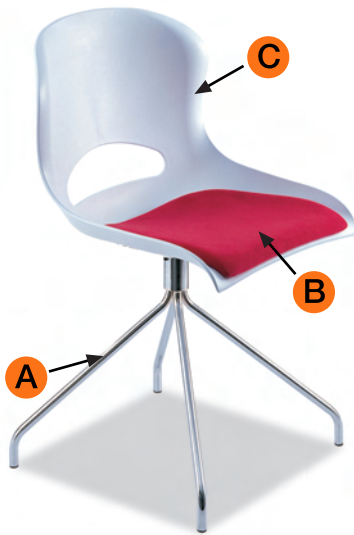

Look

A - Polished chrome 4 leg spider base or Stackable sled base

B - Upholstered seat pad (optional)

C - Ergonomically shaped seat shell

LOOK Spider

Dimensions Overall: 48cm W x 53cm D
Seat: 47cm W x 38cm D
Seat Height: 46cm
Back: 47cm W x 31cm H
Finishes: Cool White

LOOK Spider + Pad

Dimensions Overall: 48cm W x 53cm D
Seat: 47cm W x 38cm D
Seat Height: 46cm
Seat Pad: 40cm W x 38cm D
Back: 47cm W x 31cm H
Finishes: Cool White

LOOK Sled

Dimensions Overall: 48cm W x 53cm D
Seat: 47cm W x 38cm D
Seat Height: 46cm
Back: 47cm W x 31cm H
Finishes: Cool White|Black|Graphite
|Burgundy

LOOK Sled + Pad

Dimensions Overall: 48cm W x 53cm D
Seat: 47cm W x 38cm D
Seat Height: 46cm
Seat Pad: 40cm W x 38cm D
Back: 47cm W x 31cm H
Finishes: Cool White|Black|Graphite
|Burgundy

LOOK Trolley (Sled chair only)

Dimensions Overall: 53cm W x 73cm D
Castors: Heavy duty
Stack Height: 15
Finish: Black

- All nylon parts are recyclable
- Seat foam is CFC free and recyclable
- Water base glue used