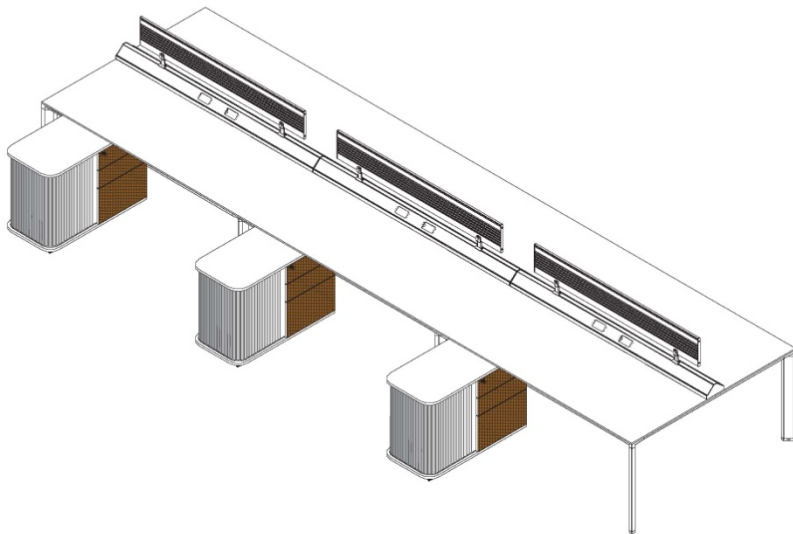

## DIAMOND LINEAR WORKSTATION SYSTEM

A modern alternative for work environments  
 The **Diamond Linear Workstation System** features distinctive angled leg frame system.  
 This provides flexible options for your modern office.  
 It incorporates open plan desking, meeting rooms, executive offices, computer labs, call centres, internet cafes and library suites, basically anywhere there is shared office space.

Prices quoted include the following components

- Frame
- Melamine Tops - Standard DDK Colours - 18mm / 25mm
- Stratum Cable Channel - 1800mm L
- Stratum Screen - 1500mm L
- Melamine Modesty Panel - Standard DDK Colours  
1500W x 300H x 18D

tops	1
cable channel	1
screens	1
modesty	1

tops	2
cable channel	1
screens	1
modesty	1

tops	4
cable channel	2
screens	2
modesty	2

tops	6
cable channel	3
screens	3
modesty	3

tops	8
cable channel	4
screens	4
modesty	4