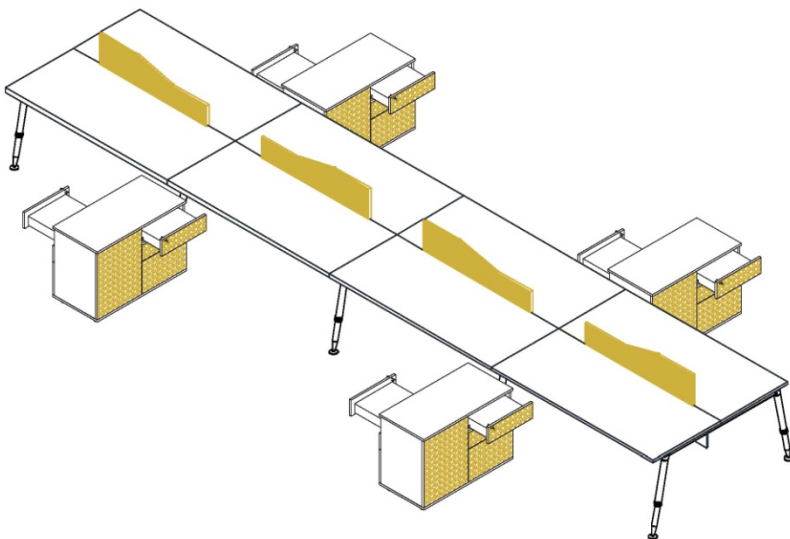

FLUX LINEAR WORKSTATION SYSTEM

This is a modern Linear desking/ workstation sytem that, comes in two configurations: back to back (Duo), or single (Solo) and is available in many varying combinations.

The Frame system features stylish angled tapered legs that have up to 100mm height adjustment to suit most floors and requirements. It can be extended to make long continuous line of desks/ workstations.

Each Workstation Area 1800 x 750

Prices quoted include the following components

- Frame
- Melamine Tops - Standard DDK Colours - 25mm
- Melamine Screen - 1500W x 300H x 18D
- Melamine Modesty Panel - Standard DDK Colours
1500W x 300H x 18D
- Underdesk cable management system

Prices quoted include the following optional upgrade:

- Stratum Cable Channel - 1800mm L
- Stratum Screen - 1500mm L
- Melamine Modesty Panel - Standard DDK Colours
1500W x 300H x 18D