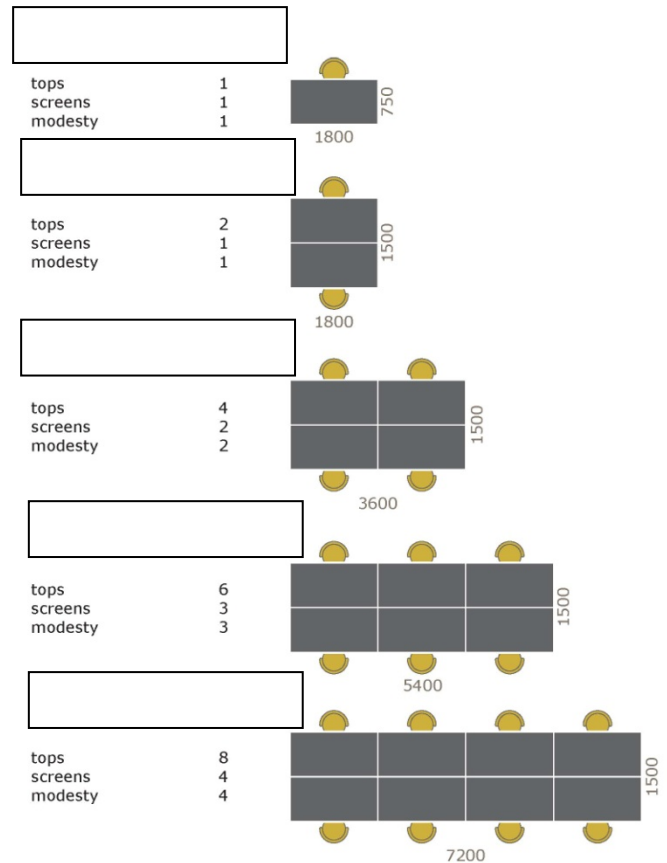

FLUX LINEAR WORKSTATION SYSTEM

This is a modern Linear desking/ workstation sytem that, comes in two configurations: back to back (Duo), or single (Solo) and is available in many varying combinations.

The Frame system features stylish angled tapered legs that have up to 100mm height adjustment to suit most floors and requirements. It can be extended to make long continuous line of desks/ workstations.

Each Workstation Area 1800 x 750

Prices quoted include the following components

- Frame
- Melamine Tops - Standard DDK Colours - 25mm
- Melamine Screen - 1500W x 300H x 18D
- Melamine Modesty Panel - Standard DDK Colours
1500W x 300H x 18D
- Underdesk cable management system

Prices quoted include the following optional upgrade:

- Stratum Cable Channel - 1800mm L
- Stratum Screen - 1500mm L
- Melamine Modesty Panel - Standard DDK Colours
1500W x 300H x 18D