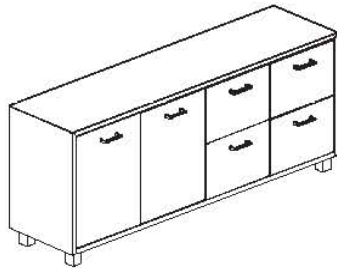

DIPLOMAT EXECUTIVE SUITE

comprising of Executive Desk with return and matching Buffet.
A modern twist on the classic executive desk.

The Executive Desk features sleek lines with an amazing looking cantilevered floating top to suit your executive offices.

Desk - 2250L x 2070W x 750H
Buffet - 1800L x 520W x 770H

Diplomat Executive desk with return
DIDELH **DIDERH**
Please specify colour, LH/RH Return when ordering

Matching 2 drawer+file Mobile Pedestal with
"Stuttgart"/ "Stealth Chrome" handles and multilock
DIMP3L
Base colour only

Buffet with 4 file drawers and 2 hinged doors
with "Stuttgart"/ "Stealth Chrome" handles
DIBH4F

Buffet with 4 Hinged doors with
"Stuttgart"/ "Stealth Chrome" handles
DIBH

Available in following **colour combinations**:
Blackened Linewood top over Moose base
Milano Walnut top over Black base (featured in the flyer)