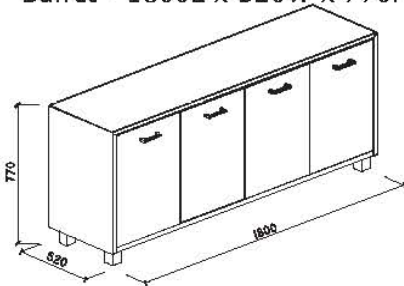

DIPLOMAT EXECUTIVE SUITE

comprising of Executive Desk with return and matching Buffet.
A modern twist on the classic executive desk.

The Executive Desk features sleek lines with an amazing looking cantilevered floating top to suit your executive offices.

Desk - 2250L x 2070W x 750H
Buffet - 1800L x 520W x 770H

Diplomat Executive desk with return
DIDELH **DIDERH**
Please specify colour, LH/RH Return when ordering

Matching 2 drawer+file Mobile Pedestal with
"Stuttgart"/ "Stealth Chrome" handles and multilock
DIMP3L
Base colour only