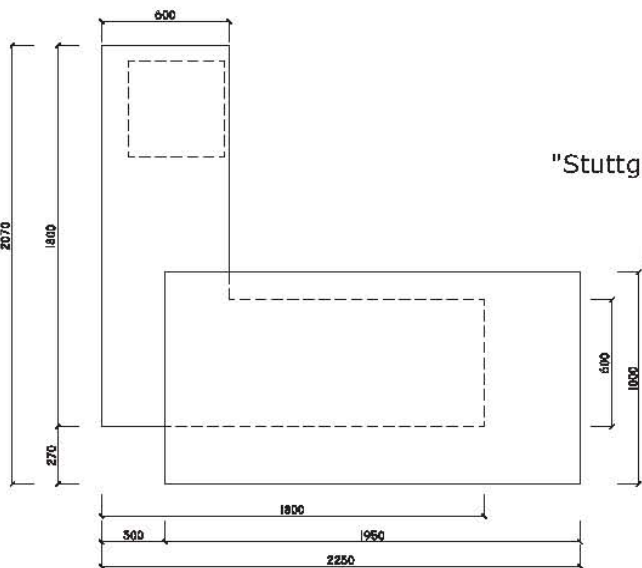

DIPLOMAT EXECUTIVE SUITE

comprising of Executive Desk with return and matching Buffet.
A modern twist on the classic executive desk.

The Executive Desk features sleek lines with an amazing looking cantilevered floating top to suit your executive offices.

Desk - 2250L x 2070W x 750H
Buffet - 1800L x 520W x 770H

Diplomat Executive desk with return
DIDELH **DIDERH**
Please specify colour, LH/RH Return when ordering

Matching 2 drawer+file Mobile Pedestal with
"Stuttgart"/ "Stealth Chrome" handles and multilock
DIMP3L
Base colour only