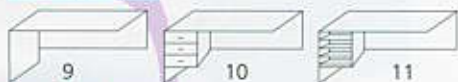

- 1800 x 900 Desk - 2 drawer pedestal - Grey/Ironstone
- 900 x 600 Return - 3 drawer pedestal - Grey/Ironstone
- Sliding Door Bookcase - 1200L - Grey/Ironstone

- 1800 x 1800 x 600 Corner Keyboard Suite - Beech/Ironstone
- Mobile Pedestal - 4 drawers - Ironstone
- Sliding Door Bookcase - 1500L - Beech/Ironstone

WORK
OFFICE
AVAILABLE

Bookcases

COLOURS: Grey or Beech – Beech only in (1) & (4)
 SIZES: (1) 1800H (2) 1500H (3) 1200H (4) 900H x 900W x 300D

Desks

COLOURS: (5) Open, (6) 2 dr.ped, (7) 3 dr.ped (Available LH or RH)
 SIZES: Grey or Grey/Ironstone or Beech/Ironstone
 1800 x 900 or 1500 x 720

Desk Hobs

COLOURS: Grey or Grey/Ironstone or Beech/Ironstone
 SIZES: 1800L or 1500L x 300H x 300D

Returns

COLOURS: (9) Open, (10) 3 dr.ped, (11) Stationery Slide (LH or RH)
 SIZES: Grey or Grey/Ironstone or Beech/Ironstone
 900L x 450D or 900L x 600D

Mobiles

COLOURS: (12) 2 file, (13) 2 general + 1 file, (14) 4 standard
 SIZES: Grey or Ironstone
 453W x 523D x 665H

Overhead Bookcase

* Not illustrated, please see front page

COLOURS: Grey or Beech
 SIZES: 1800/1500/1200/900W x 1080H x 320D