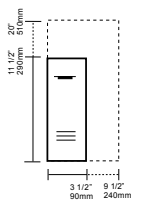

Jaw is a visually simple and elegant CPU holder that enhances the look of any workspace design. The clamping function of the aluminium body grips securely to the top and bottom of the CPU whilst giving it a sleek profile.

THE UNION STREET ARCHAEOLOGICAL DIG...

Back in 2004 when CBS moved into their corporate HQ of Union Street in London's Borough Market, local regulations stipulated that if you dug 1 metre deep, an archaeologist had to be hired to oversee the work. In excavating the basement a Roman villa and skeleton were both found! Both now reside in the Natural History Museum London!

CODE CPU/013
Adjustable CPU cradle