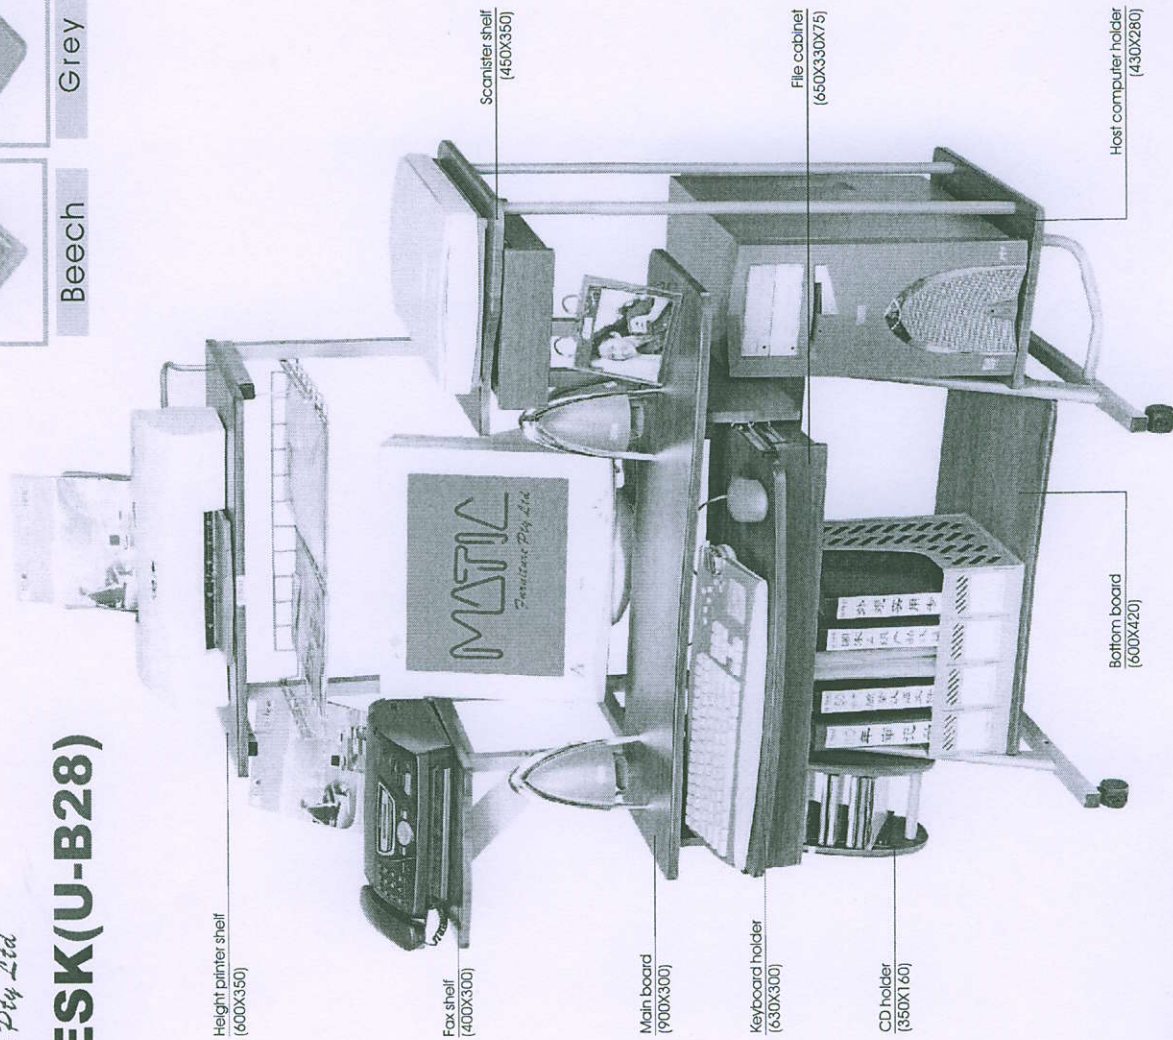

MATRIC
Furniture Pty Ltd

COMPUTER DESK(U-B28)

SIZE:125X74X145cm