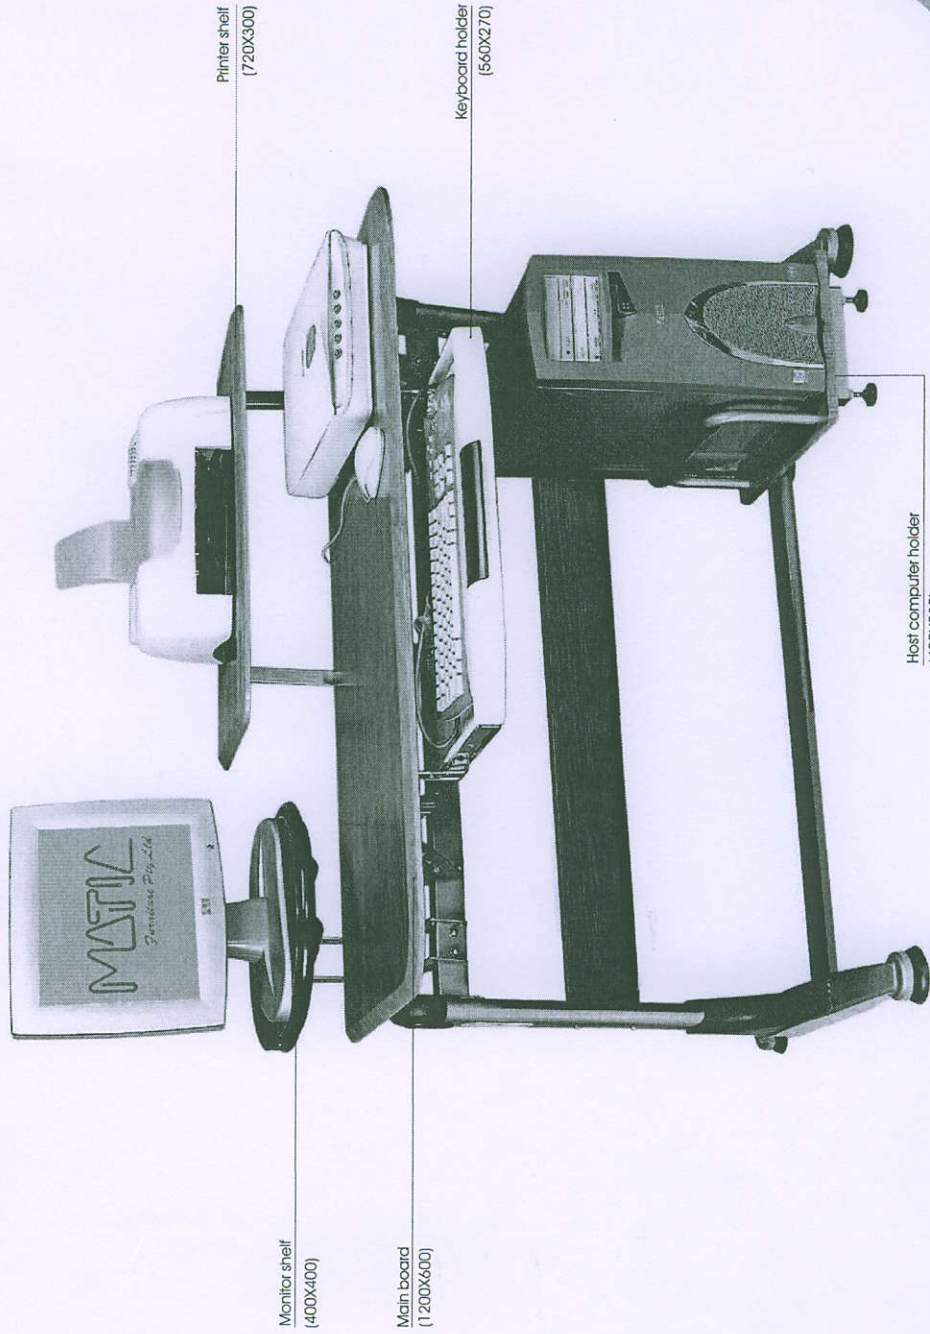

MATIC

Furniture Pty Ltd

COMPUTER DESK(U-T33)

Beech

Grey

Cherry Color

Black

SIZE:120x80x90cm