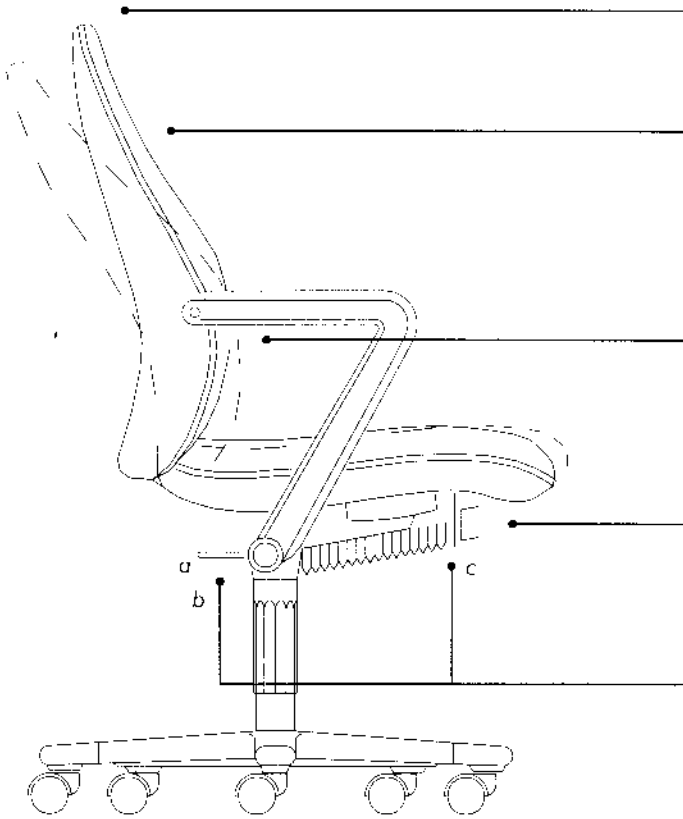

Webb 2 - Executive

Technical SPECIFICATIONS

Back support

Motion's seat and back are ergonomically shaped for superior comfort.

The Webb chair's unique back support method uses specially developed elastic webbing interwoven over a steel frame, which conforms perfectly to every individual's back.

Special hinged seat pan and back support

Suspended in a fixed framework, the special hinged seat allows the chair to maintain a constant centre of gravity across a range of seated positions, giving a superior sense of stability.