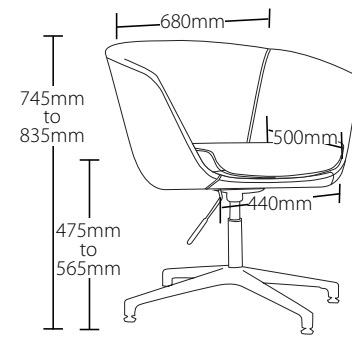

CAFE SEATING - DEMO & RUBY

APPROVED DISTRIBUTOR

WARRANTY
2
Years

WEIGHT LIMIT
120
Kilogram

DEMO-B

DEMO FEATURES

- Adjustable seat height
- Swivel seat
- Alloy base
- Available in Black & White bonded leather only (Imported)
- Available in all local fabrics and leathers (locally made)
- Adjustable feet plugs
- Moulded foam
- Plywood shell
- 2 year warranty
- Weight limit 120 KG

RUBY FEATURES

- Steel frame
- Stainless steel legs
- Ex stock in Red, Black or White bonded leather
- Weight limit 120 kg
- Warranty is 2 years

DIMENSIONS

DEMO

RUBY

RUBY-R