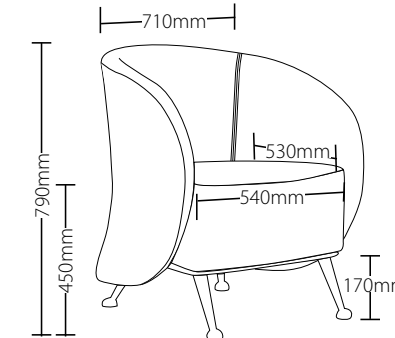

CAFE SEATING - DEMO & RUBY

APPROVED DISTRIBUTOR

WARRANTY
2
Years

WEIGHT LIMIT
120
Kilogram

DEMO-B

DEMO FEATURES

- Adjustable seat height
- Swivel seat
- Alloy base
- Available in Black & White bonded leather only (Imported)
- Available in all local fabrics and leathers (locally made)
- Adjustable feet plugs
- Moulded foam
- Plywood shell
- 2 year warranty
- Weight limit 120 KG

RUBY FEATURES

- Steel frame
- Stainless steel legs
- Ex stock in Red, Black or White bonded leather
- Weight limit 120 kg
- Warranty is 2 years

DIMENSIONS

DEMO

RUBY

RUBY-R