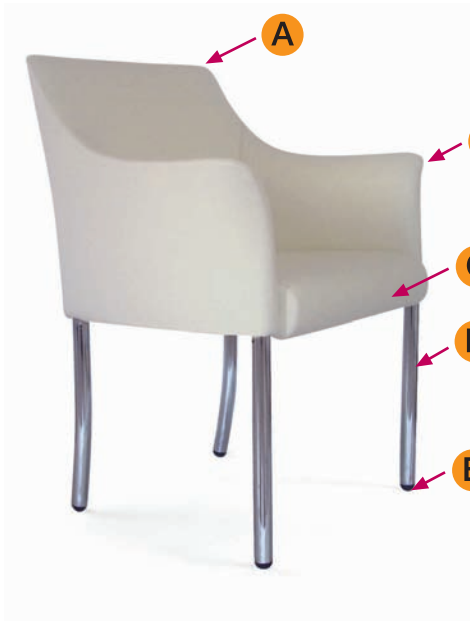

## Application

Break out

Meeting

Visitor

more images at <http://www.diami.com.au>

# Fina

- A - Square back design
- B - Flared thin profile arms
- C - Rolled seat front
- D - Polished chrome legs
- E - Heavy duty glides

## Fina

Dimensions Overall: 60cm W x 58cm D  
Seat: 44cm W x 43cm D  
Seat Height: 45cm  
Back: 42cm H

- CFC free foam
- Water based glue used