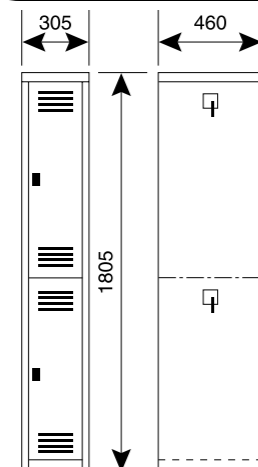

EL10

SHIPPING VOLUME: 0.32 m³
 NET WEIGHT: 40 kg
 COLOUR RANGE: Full standard range
 HEIGHT: 1950 mm
 WIDTH: 405 mm
 DEPTH: 405 mm

EL12

SHIPPING VOLUME: 0.63 m³
 NET WEIGHT: 55 kg
 COLOUR RANGE: Full standard range
 HEIGHT: 1950 mm
 WIDTH: 670 mm
 DEPTH: 482 mm

EL13

SHIPPING VOLUME: 0.63m³
 NET WEIGHT: 59 kg
 COLOUR RANGE: Full standard range
 HEIGHT: 1950 mm
 WIDTH: 670 mm
 DEPTH: 482 mm

EL14

SHIPPING VOLUME: 0.75m³
 NET WEIGHT: 50 kg
 COLOUR RANGE: Full standard range
 HEIGHT: 1800 mm
 WIDTH: 905 mm
 DEPTH: 460 mm

EL15

SHIPPING VOLUME: 0.32 m³
 NET WEIGHT: 24 kg
 COLOUR RANGE: Full standard range
 HEIGHT: 1800 mm
 WIDTH: 380 mm
 DEPTH: 460 mm

EL302

OLD PRODUCT CODE: EL2
 SHIPPING VOLUME: 0.253 m³
 NET WEIGHT: 22.0 kg
 COLOUR RANGE: Full standard range
 HEIGHT: 1805 mm
 WIDTH: 305 mm
 DEPTH: 460 mm

EL382

OLD PRODUCT CODE: EL5
 SHIPPING VOLUME: 0.315 m³
 NET WEIGHT: 24.5 kg
 COLOUR RANGE: Full standard range
 HEIGHT: 1805 mm
 WIDTH: 380 mm
 DEPTH: 460 mm

EL52 Stepped Locker

SHIPPING VOLUME: 0.315 m³
 NET WEIGHT: 24.5 kg
 COLOUR RANGE: Full standard range
 HEIGHT: 1805 mm
 WIDTH: 305 mm
 DEPTH: 460 mm