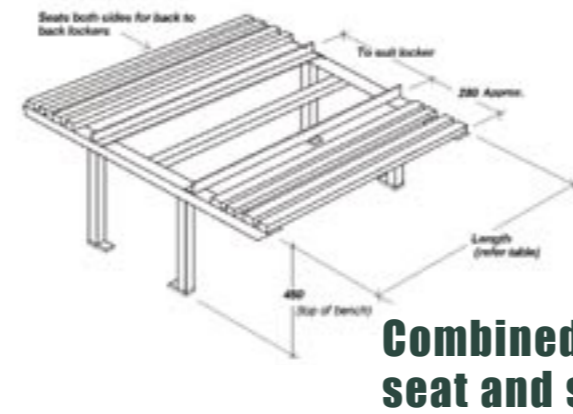

locker accessories

"Custom built to your Specific Requirements"