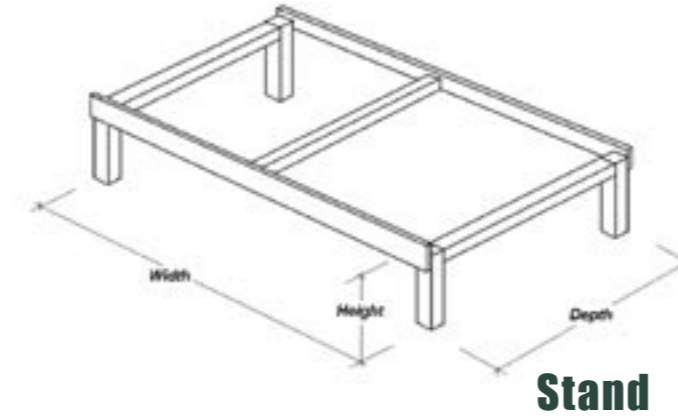

locker accessories

"Custom built to your Specific Requirements"