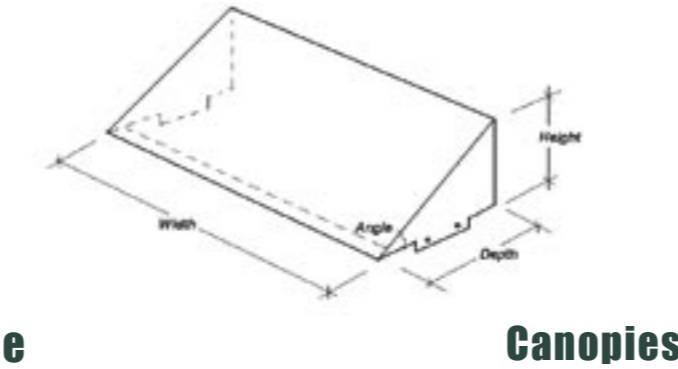

locker accessories

"Custom built to your Specific Requirements"