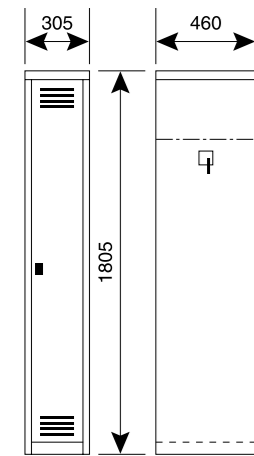

EL303

OLD PRODUCT CODE: EL21
SHIPPING VOLUME: 0.253 m³
NET WEIGHT: 23.0 kg
COLOUR RANGE: Full standard range
HEIGHT: 1805 mm
WIDTH: 305 mm
DEPTH: 460 mm

EL383

OLD PRODUCT CODE: EL24
SHIPPING VOLUME: 0.315 m³
NET WEIGHT: 25.0 kg
COLOUR RANGE: Full standard range
HEIGHT: 1805 mm
WIDTH: 380 mm
DEPTH: 460 mm

EL381

OLD PRODUCT CODE: EL4
 SHIPPING VOLUME: 0.315m³
 NET WEIGHT: 24.0 kg
 COLOUR RANGE: Full standard range
 HEIGHT: 1805 mm
 WIDTH: 380 mm
 DEPTH: 460 mm

ELL764 Sports Locker

SHIPPING VOLUME: 0.63 m³
 NET WEIGHT: 46.0 kg
 COLOUR RANGE: Full standard range
 HEIGHT: 1805 mm
 WIDTH: 764 mm
 DEPTH: 460 mm

EL10

SHIPPING VOLUME: 0.32 m³
 NET WEIGHT: 40 kg
 COLOUR RANGE: Full standard range
 HEIGHT: 1950 mm
 WIDTH: 405 mm
 DEPTH: 405 mm

EL12

SHIPPING VOLUME: 0.63 m³
 NET WEIGHT: 55 kg
 COLOUR RANGE: Full standard range
 HEIGHT: 1950 mm
 WIDTH: 670 mm
 DEPTH: 482 mm

EL13

SHIPPING VOLUME: 0.63m³
 NET WEIGHT: 59 kg
 COLOUR RANGE: Full standard range
 HEIGHT: 1950 mm
 WIDTH: 670 mm
 DEPTH: 482 mm

EL14

SHIPPING VOLUME: 0.75m³
 NET WEIGHT: 50 kg
 COLOUR RANGE: Full standard range
 HEIGHT: 1800 mm
 WIDTH: 905 mm
 DEPTH: 460 mm