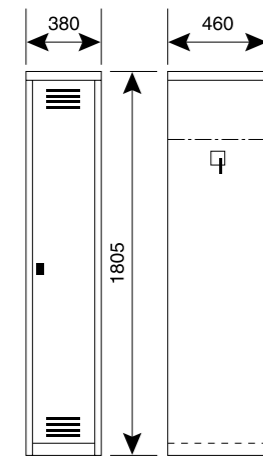

EL303

OLD PRODUCT CODE: EL21
SHIPPING VOLUME: 0.253 m³
NET WEIGHT: 23.0 kg
COLOUR RANGE: Full standard range
HEIGHT: 1805 mm
WIDTH: 305 mm
DEPTH: 460 mm

EL383

OLD PRODUCT CODE: EL24
SHIPPING VOLUME: 0.315 m³
NET WEIGHT: 25.0 kg
COLOUR RANGE: Full standard range
HEIGHT: 1805 mm
WIDTH: 380 mm
DEPTH: 460 mm

EL381

OLD PRODUCT CODE: EL4
 SHIPPING VOLUME: 0.315m³
 NET WEIGHT: 24.0 kg
 COLOUR RANGE: Full standard range
 HEIGHT: 1805 mm
 WIDTH: 380 mm
 DEPTH: 460 mm

ELL764 Sports Locker

SHIPPING VOLUME: 0.63 m³
 NET WEIGHT: 46.0 kg
 COLOUR RANGE: Full standard range
 HEIGHT: 1805 mm
 WIDTH: 764 mm
 DEPTH: 460 mm

EL10

SHIPPING VOLUME: 0.32 m³
 NET WEIGHT: 40 kg
 COLOUR RANGE: Full standard range
 HEIGHT: 1950 mm
 WIDTH: 405 mm
 DEPTH: 405 mm

EL12

SHIPPING VOLUME: 0.63 m³
 NET WEIGHT: 55 kg
 COLOUR RANGE: Full standard range
 HEIGHT: 1950 mm
 WIDTH: 670 mm
 DEPTH: 482 mm

EL13

SHIPPING VOLUME: 0.63m³
 NET WEIGHT: 59 kg
 COLOUR RANGE: Full standard range
 HEIGHT: 1950 mm
 WIDTH: 670 mm
 DEPTH: 482 mm

EL14

SHIPPING VOLUME: 0.75m³
 NET WEIGHT: 50 kg
 COLOUR RANGE: Full standard range
 HEIGHT: 1800 mm
 WIDTH: 905 mm
 DEPTH: 460 mm