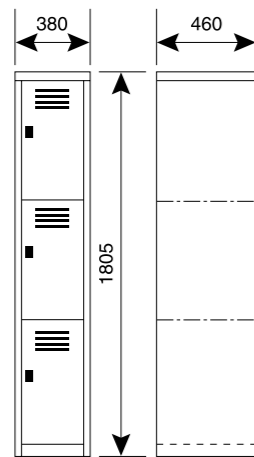

lockers

EL304

OLD PRODUCT CODE: EL3
SHIPPING VOLUME: 0.253 m³
NET WEIGHT: 23.5 kg
COLOUR RANGE: Full standard range
HEIGHT: 1805 mm
WIDTH: 305 mm
DEPTH: 460 mm

EL384

OLD PRODUCT CODE: EL6
SHIPPING VOLUME: 0.315 m³
NET WEIGHT: 25.5 kg
COLOUR RANGE: Full standard range
HEIGHT: 1805 mm
WIDTH: 380 mm
DEPTH: 460 mm

EL303

OLD PRODUCT CODE: EL21
SHIPPING VOLUME: 0.253 m³
NET WEIGHT: 23.0 kg
COLOUR RANGE: Full standard range
HEIGHT: 1805 mm
WIDTH: 305 mm
DEPTH: 460 mm

EL383

OLD PRODUCT CODE: EL24
SHIPPING VOLUME: 0.315 m³
NET WEIGHT: 25.0 kg
COLOUR RANGE: Full standard range
HEIGHT: 1805 mm
WIDTH: 380 mm
DEPTH: 460 mm

EL381

OLD PRODUCT CODE: EL4
 SHIPPING VOLUME: 0.315m³
 NET WEIGHT: 24.0 kg
 COLOUR RANGE: Full standard range
 HEIGHT: 1805 mm
 WIDTH: 380 mm
 DEPTH: 460 mm

ELL764 Sports Locker

SHIPPING VOLUME: 0.63 m³
 NET WEIGHT: 46.0 kg
 COLOUR RANGE: Full standard range
 HEIGHT: 1805 mm
 WIDTH: 764 mm
 DEPTH: 460 mm

EL10

SHIPPING VOLUME: 0.32 m³
 NET WEIGHT: 40 kg
 COLOUR RANGE: Full standard range
 HEIGHT: 1950 mm
 WIDTH: 405 mm
 DEPTH: 405 mm

EL12

SHIPPING VOLUME: 0.63 m³
 NET WEIGHT: 55 kg
 COLOUR RANGE: Full standard range
 HEIGHT: 1950 mm
 WIDTH: 670 mm
 DEPTH: 482 mm