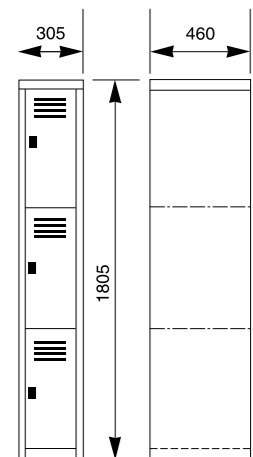

lockers

EL304

OLD PRODUCT CODE: EL3
SHIPPING VOLUME: 0.253 m³
NET WEIGHT: 23.5 kg
COLOUR RANGE: Full standard range
HEIGHT: 1805 mm
WIDTH: 305 mm
DEPTH: 460 mm

EL384

OLD PRODUCT CODE: EL6
SHIPPING VOLUME: 0.315 m³
NET WEIGHT: 25.5 kg
COLOUR RANGE: Full standard range
HEIGHT: 1805 mm
WIDTH: 380 mm
DEPTH: 460 mm

EL303

OLD PRODUCT CODE: EL21
SHIPPING VOLUME: 0.253 m³
NET WEIGHT: 23.0 kg
COLOUR RANGE: Full standard range
HEIGHT: 1805 mm
WIDTH: 305 mm
DEPTH: 460 mm

EL383

OLD PRODUCT CODE: EL24
SHIPPING VOLUME: 0.315 m³
NET WEIGHT: 25.0 kg
COLOUR RANGE: Full standard range
HEIGHT: 1805 mm
WIDTH: 380 mm
DEPTH: 460 mm

EL381

OLD PRODUCT CODE: EL4
 SHIPPING VOLUME: 0.315m³
 NET WEIGHT: 24.0 kg
 COLOUR RANGE: Full standard range
 HEIGHT: 1805 mm
 WIDTH: 380 mm
 DEPTH: 460 mm

ELL764 Sports Locker

SHIPPING VOLUME: 0.63 m³
 NET WEIGHT: 46.0 kg
 COLOUR RANGE: Full standard range
 HEIGHT: 1805 mm
 WIDTH: 764 mm
 DEPTH: 460 mm

EL10

SHIPPING VOLUME: 0.32 m³
 NET WEIGHT: 40 kg
 COLOUR RANGE: Full standard range
 HEIGHT: 1950 mm
 WIDTH: 405 mm
 DEPTH: 405 mm

EL12

SHIPPING VOLUME: 0.63 m³
 NET WEIGHT: 55 kg
 COLOUR RANGE: Full standard range
 HEIGHT: 1950 mm
 WIDTH: 670 mm
 DEPTH: 482 mm