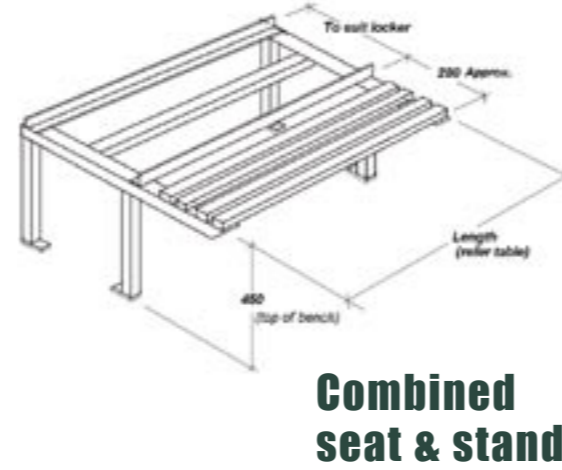

locker accessories

"Custom built to your Specific Requirements"