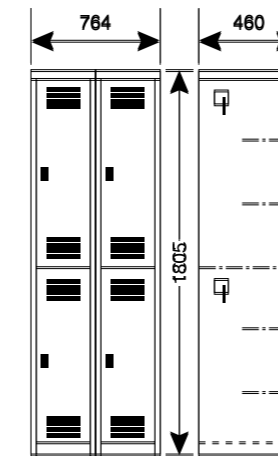

* Elite Built reserve the right to modify, improve or discontinue a product or range of products at their discretion. 09/05.

lockers

"Personal and Secure Storage"

tiered lockers

EL301

OLD PRODUCT CODE: EL1
 SHIPPING VOLUME: 0.253 m³
 NET WEIGHT: 21.5 kg
 COLOUR RANGE: Full standard range
 HEIGHT: 1805 mm
 WIDTH: 305 mm
 DEPTH: 460 mm

EL381

OLD PRODUCT CODE: EL4
 SHIPPING VOLUME: 0.315m³
 NET WEIGHT: 24.0 kg
 COLOUR RANGE: Full standard range
 HEIGHT: 1805 mm
 WIDTH: 380 mm
 DEPTH: 460 mm

ELL764 Sports Locker

SHIPPING VOLUME: 0.63 m³
 NET WEIGHT: 46.0 kg
 COLOUR RANGE: Full standard range
 HEIGHT: 1805 mm
 WIDTH: 764 mm
 DEPTH: 460 mm

EL10

SHIPPING VOLUME: 0.32 m³
 NET WEIGHT: 40 kg
 COLOUR RANGE: Full standard range
 HEIGHT: 1950 mm
 WIDTH: 405 mm
 DEPTH: 405 mm

EL12

SHIPPING VOLUME: 0.63 m³
 NET WEIGHT: 55 kg
 COLOUR RANGE: Full standard range
 HEIGHT: 1950 mm
 WIDTH: 670 mm
 DEPTH: 482 mm

EL13

SHIPPING VOLUME: 0.63m³
 NET WEIGHT: 59 kg
 COLOUR RANGE: Full standard range
 HEIGHT: 1950 mm
 WIDTH: 670 mm
 DEPTH: 482 mm

EL14

SHIPPING VOLUME: 0.75m³
 NET WEIGHT: 50 kg
 COLOUR RANGE: Full standard range
 HEIGHT: 1800 mm
 WIDTH: 905 mm
 DEPTH: 460 mm