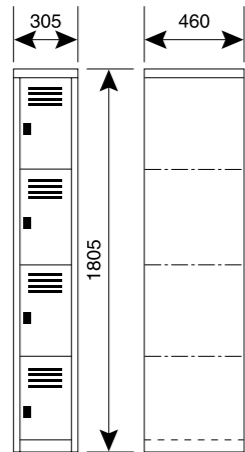

lockers

EL304

OLD PRODUCT CODE: EL3
SHIPPING VOLUME: 0.253 m³
NET WEIGHT: 23.5 kg
COLOUR RANGE: Full standard range
HEIGHT: 1805 mm
WIDTH: 305 mm
DEPTH: 460 mm

EL384

OLD PRODUCT CODE: EL6
SHIPPING VOLUME: 0.315 m³
NET WEIGHT: 25.5 kg
COLOUR RANGE: Full standard range
HEIGHT: 1805 mm
WIDTH: 380 mm
DEPTH: 460 mm

EL303

OLD PRODUCT CODE: EL21
SHIPPING VOLUME: 0.253 m³
NET WEIGHT: 23.0 kg
COLOUR RANGE: Full standard range
HEIGHT: 1805 mm
WIDTH: 305 mm
DEPTH: 460 mm

EL383

OLD PRODUCT CODE: EL24
SHIPPING VOLUME: 0.315 m³
NET WEIGHT: 25.0 kg
COLOUR RANGE: Full standard range
HEIGHT: 1805 mm
WIDTH: 380 mm
DEPTH: 460 mm

EL381

OLD PRODUCT CODE: EL4
 SHIPPING VOLUME: 0.315m³
 NET WEIGHT: 24.0 kg
 COLOUR RANGE: Full standard range
 HEIGHT: 1805 mm
 WIDTH: 380 mm
 DEPTH: 460 mm

ELL764 Sports Locker

SHIPPING VOLUME: 0.63 m³
 NET WEIGHT: 46.0 kg
 COLOUR RANGE: Full standard range
 HEIGHT: 1805 mm
 WIDTH: 764 mm
 DEPTH: 460 mm

EL10

SHIPPING VOLUME: 0.32 m³
 NET WEIGHT: 40 kg
 COLOUR RANGE: Full standard range
 HEIGHT: 1950 mm
 WIDTH: 405 mm
 DEPTH: 405 mm

EL12

SHIPPING VOLUME: 0.63 m³
 NET WEIGHT: 55 kg
 COLOUR RANGE: Full standard range
 HEIGHT: 1950 mm
 WIDTH: 670 mm
 DEPTH: 482 mm