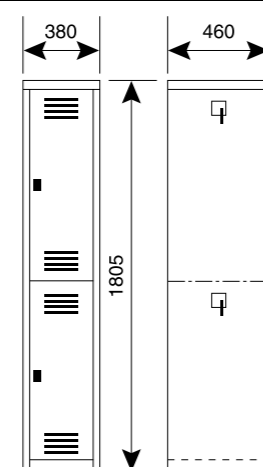

EL10

SHIPPING VOLUME: 0.32 m³
 NET WEIGHT: 40 kg
 COLOUR RANGE: Full standard range
 HEIGHT: 1950 mm
 WIDTH: 405 mm
 DEPTH: 405 mm

EL12

SHIPPING VOLUME: 0.63 m³
 NET WEIGHT: 55 kg
 COLOUR RANGE: Full standard range
 HEIGHT: 1950 mm
 WIDTH: 670 mm
 DEPTH: 482 mm

EL13

SHIPPING VOLUME: 0.63m³
 NET WEIGHT: 59 kg
 COLOUR RANGE: Full standard range
 HEIGHT: 1950 mm
 WIDTH: 670 mm
 DEPTH: 482 mm

EL14

SHIPPING VOLUME: 0.75m³
 NET WEIGHT: 50 kg
 COLOUR RANGE: Full standard range
 HEIGHT: 1800 mm
 WIDTH: 905 mm
 DEPTH: 460 mm

EL15

SHIPPING VOLUME: 0.32 m³
 NET WEIGHT: 24 kg
 COLOUR RANGE: Full standard range
 HEIGHT: 1800 mm
 WIDTH: 380 mm
 DEPTH: 460 mm

EL302

OLD PRODUCT CODE: EL2
 SHIPPING VOLUME: 0.253 m³
 NET WEIGHT: 22.0 kg
 COLOUR RANGE: Full standard range
 HEIGHT: 1805 mm
 WIDTH: 305 mm
 DEPTH: 460 mm

EL382

OLD PRODUCT CODE: EL5
 SHIPPING VOLUME: 0.315 m³
 NET WEIGHT: 24.5 kg
 COLOUR RANGE: Full standard range
 HEIGHT: 1805 mm
 WIDTH: 380 mm
 DEPTH: 460 mm

EL52 Stepped Locker

SHIPPING VOLUME: 0.315 m³
 NET WEIGHT: 24.5 kg
 COLOUR RANGE: Full standard range
 HEIGHT: 1805 mm
 WIDTH: 305 mm
 DEPTH: 460 mm