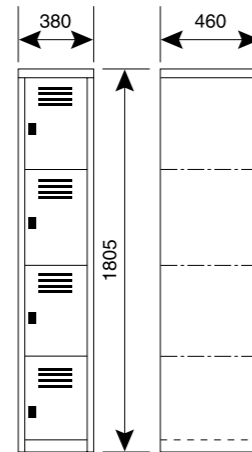

lockers

EL304

OLD PRODUCT CODE: EL3
SHIPPING VOLUME: 0.253 m³
NET WEIGHT: 23.5 kg
COLOUR RANGE: Full standard range
HEIGHT: 1805 mm
WIDTH: 305 mm
DEPTH: 460 mm

EL384

OLD PRODUCT CODE: EL6
SHIPPING VOLUME: 0.315 m³
NET WEIGHT: 25.5 kg
COLOUR RANGE: Full standard range
HEIGHT: 1805 mm
WIDTH: 380 mm
DEPTH: 460 mm

EL303

OLD PRODUCT CODE: EL21
SHIPPING VOLUME: 0.253 m³
NET WEIGHT: 23.0 kg
COLOUR RANGE: Full standard range
HEIGHT: 1805 mm
WIDTH: 305 mm
DEPTH: 460 mm

EL383

OLD PRODUCT CODE: EL24
SHIPPING VOLUME: 0.315 m³
NET WEIGHT: 25.0 kg
COLOUR RANGE: Full standard range
HEIGHT: 1805 mm
WIDTH: 380 mm
DEPTH: 460 mm

EL381

OLD PRODUCT CODE: EL4
 SHIPPING VOLUME: 0.315m³
 NET WEIGHT: 24.0 kg
 COLOUR RANGE: Full standard range
 HEIGHT: 1805 mm
 WIDTH: 380 mm
 DEPTH: 460 mm

ELL764 Sports Locker

SHIPPING VOLUME: 0.63 m³
 NET WEIGHT: 46.0 kg
 COLOUR RANGE: Full standard range
 HEIGHT: 1805 mm
 WIDTH: 764 mm
 DEPTH: 460 mm

EL10

SHIPPING VOLUME: 0.32 m³
 NET WEIGHT: 40 kg
 COLOUR RANGE: Full standard range
 HEIGHT: 1950 mm
 WIDTH: 405 mm
 DEPTH: 405 mm

EL12

SHIPPING VOLUME: 0.63 m³
 NET WEIGHT: 55 kg
 COLOUR RANGE: Full standard range
 HEIGHT: 1950 mm
 WIDTH: 670 mm
 DEPTH: 482 mm