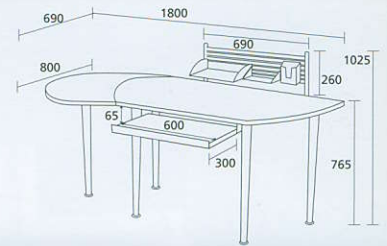

FPWGM07090

This professional desk comes complete with tool bar/letter tray, slide out keyboard tray and CPU holder with soft curved edge tops. Extension piece may be set left or right.

compact, height adjustable stands

FTSGM07106

Lectern With 2 shelves and a height and tilt adjustable top. Powder coated steel fascia. Beech finish top and shelves.

FPOGM07082W

Compact mobile laptop platform. Adjustable height. Position your laptop just where you want it. Gas-lift adjustable between 540 and 790.