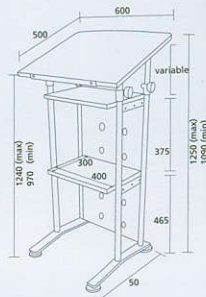

FPWGM07090

This professional desk comes complete with tool bar/letter tray, slide out keyboard tray and CPU holder with soft curved edge tops. Extension piece may be set left or right.

compact, height adjustable stands

FTSGM07106

Lectern With 2 shelves and a height and tilt adjustable top. Powder coated steel fascia. Beech finish top and shelves.

FPOGM07082W

Compact mobile laptop platform. Adjustable height. Position your laptop just where you want it. Gas-lift adjustable between 540 and 790.