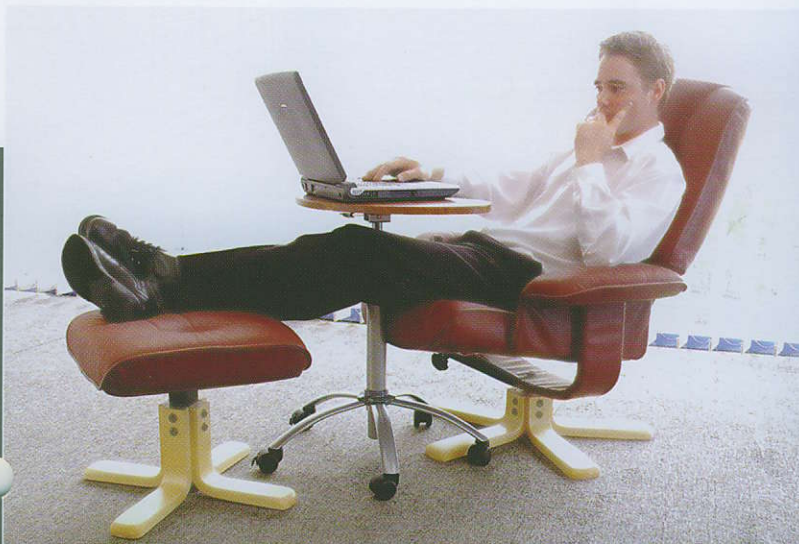

FPWGM07090

This professional desk comes complete with tool bar/letter tray, slide out keyboard tray and CPU holder with soft curved edge tops. Extension piece may be set left or right.

compact, height adjustable stands

FTSGM07106

Lectern With 2 shelves and a height and tilt adjustable top. Powder coated steel fascia. Beech finish top and shelves.

FPOGM07082W

Compact mobile laptop platform. Adjustable height. Position your laptop just where you want it. Gas-lift adjustable between 540 and 790.