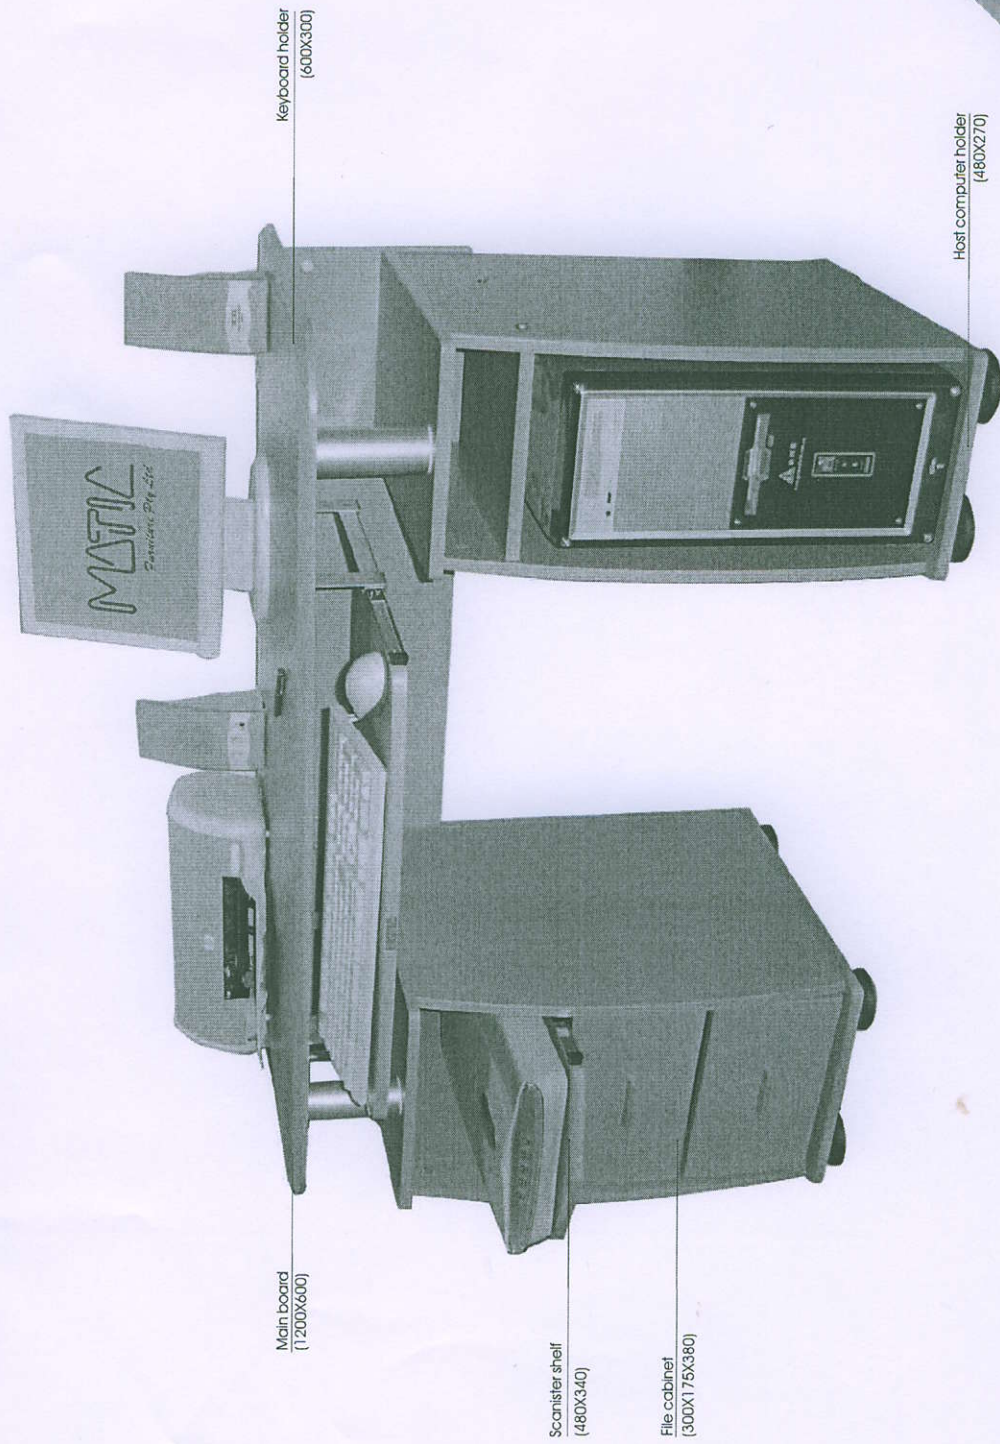

MATIC

Furniture Pty Ltd

COMPUTER DESK(U-K08)

Beech

Grey

Cherry Color

Black

Main board
(1200X600)

Keyboard holder
(600X300)

Scanner shelf
(480X340)

File cabinet
(300X175X380)

Host computer holder
(480X270)

SIZE:120x60x74cm